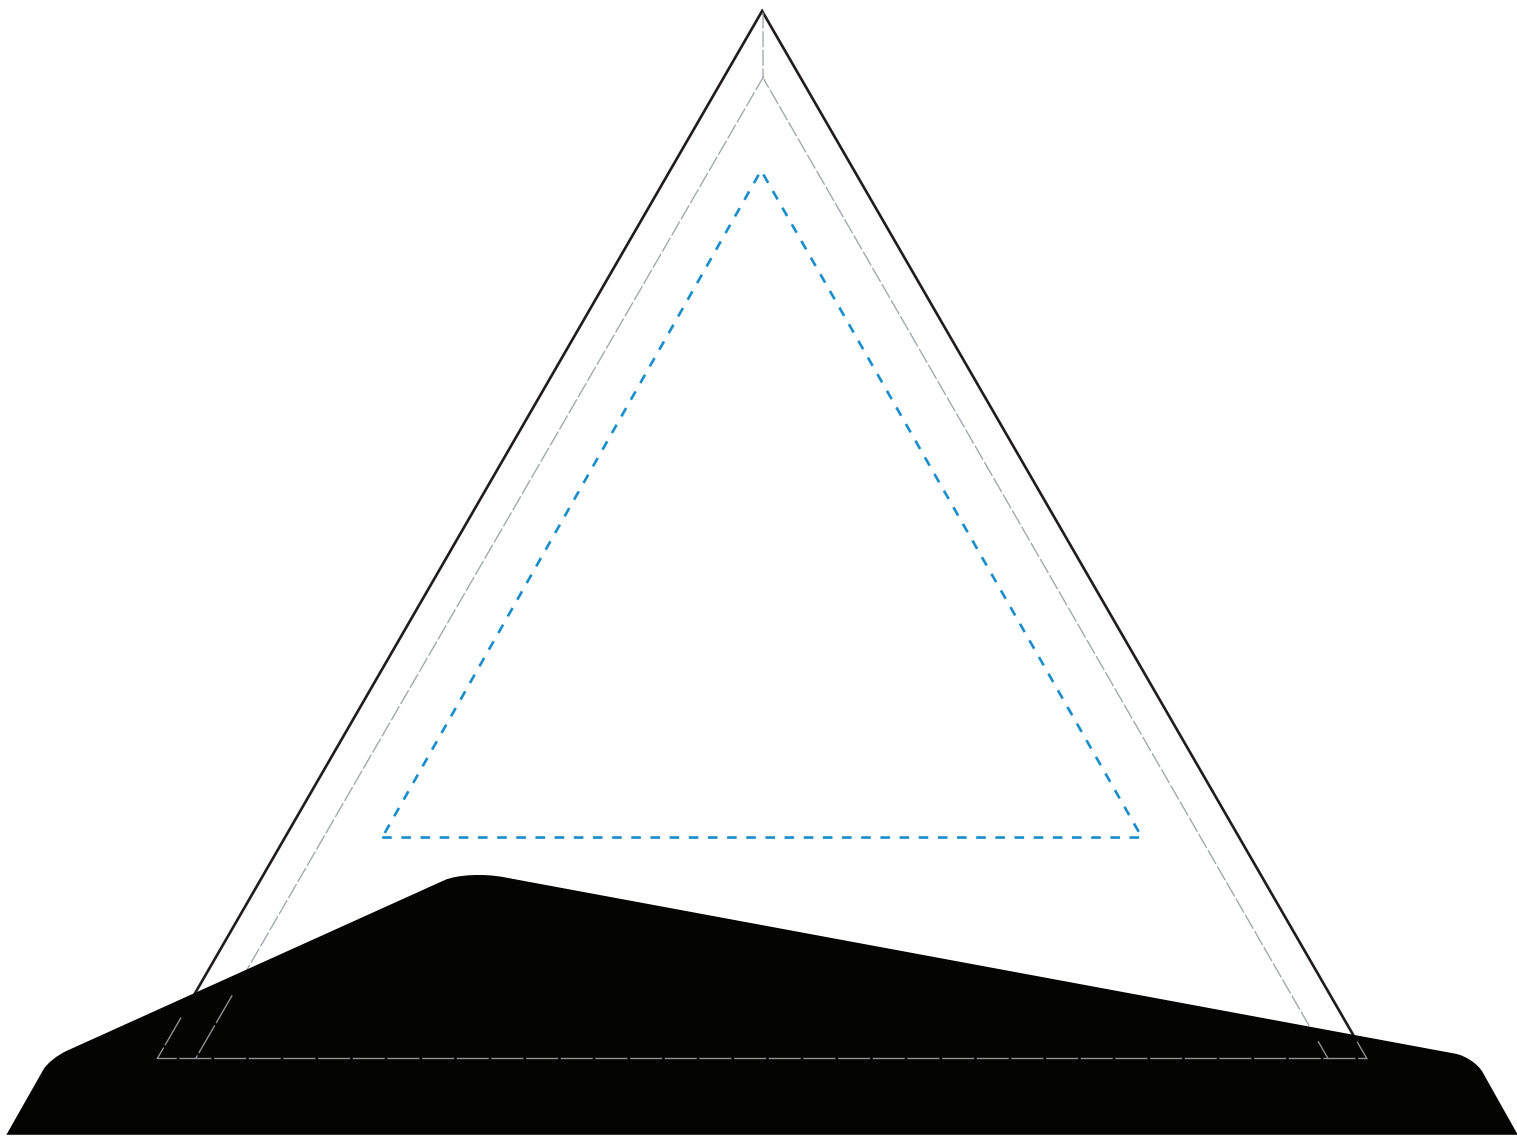

Standard Etch: Reverse

7345 ASHEVILLE TRIANGLE - 6"

Blue line represents the max image area.