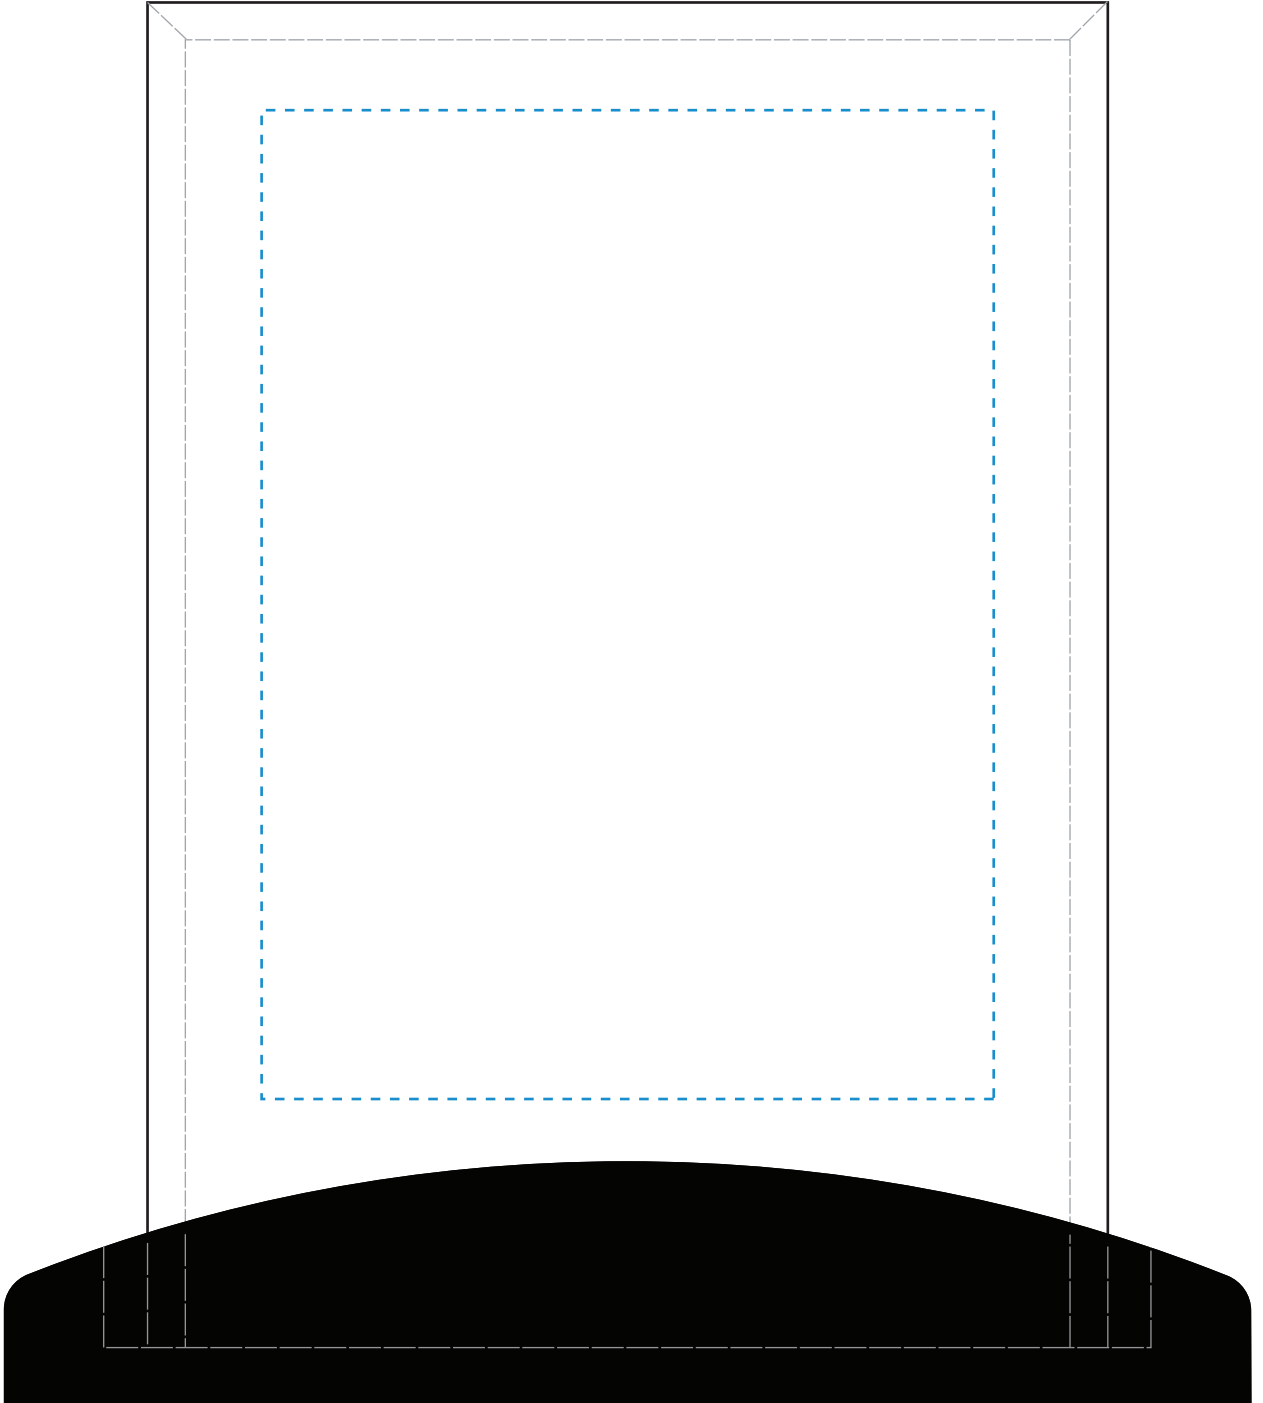

Standard Etch: Reverse

7337 ASHEVILLE RECTANGLE - 7.5"

Blue line represents the max image area.