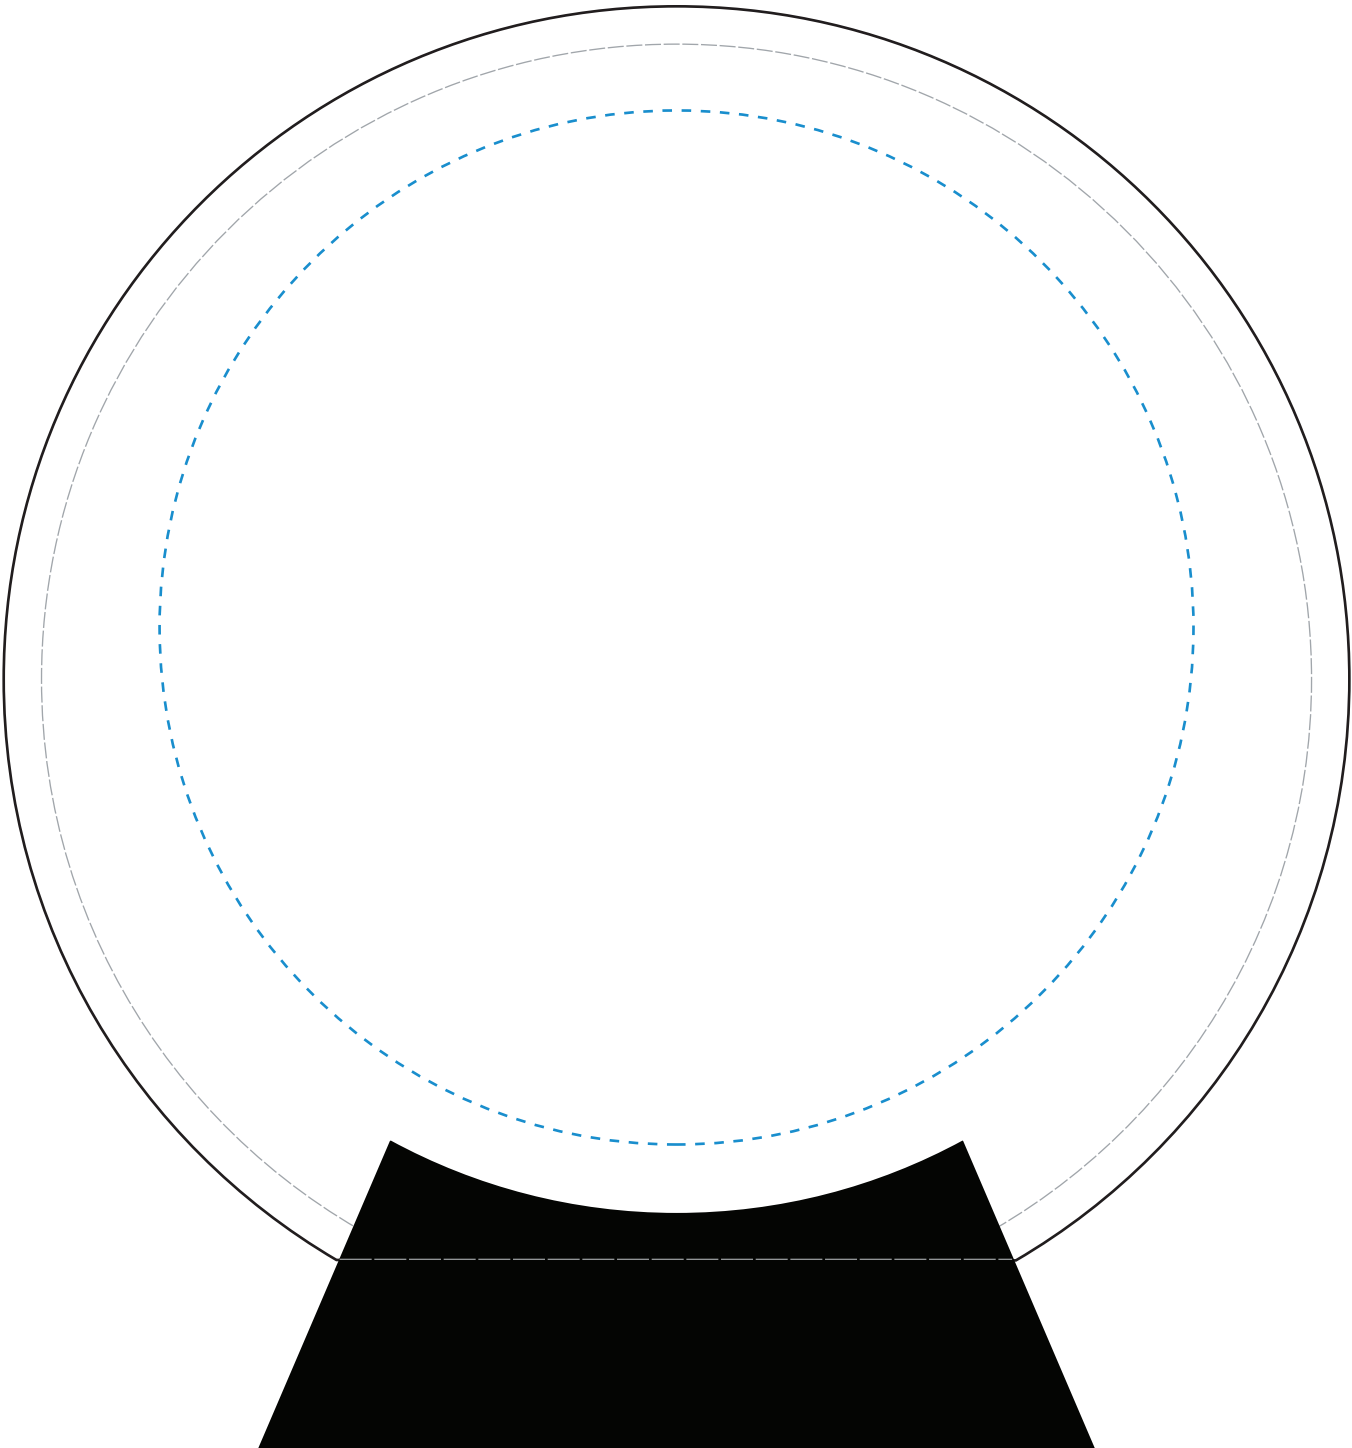

Standard Etch: Reverse

7351 ASHEVILLE CIRCLE - 7.5"

Blue line represents the max image area.