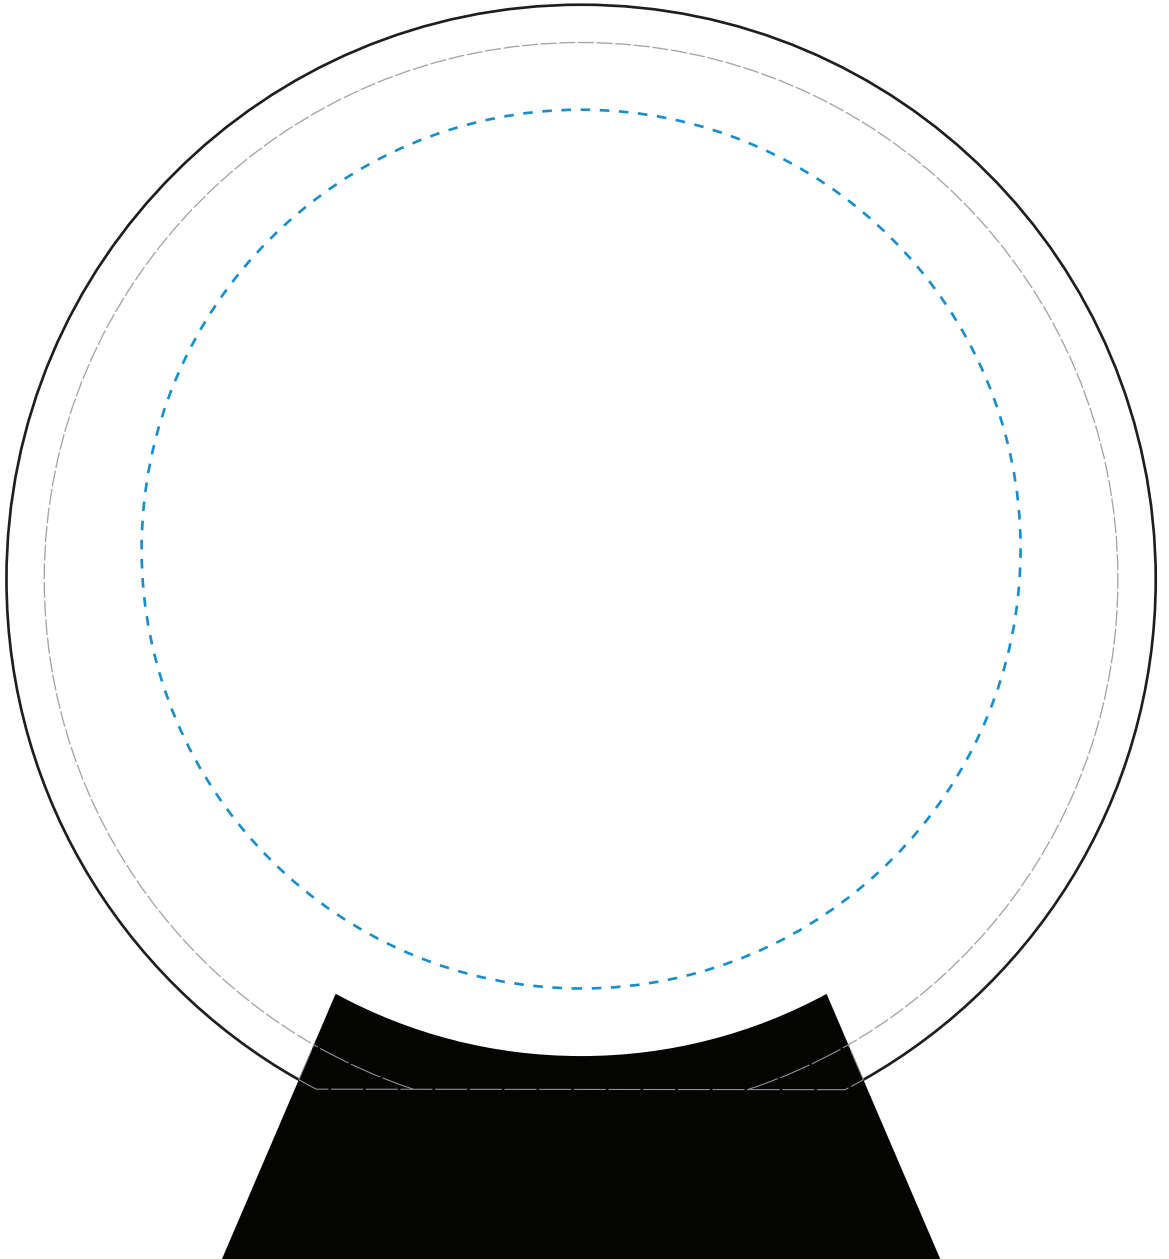

Standard Etch: Reverse

7350 ASHEVILLE CIRCLE - 6.5"

Blue line represents the max image area.