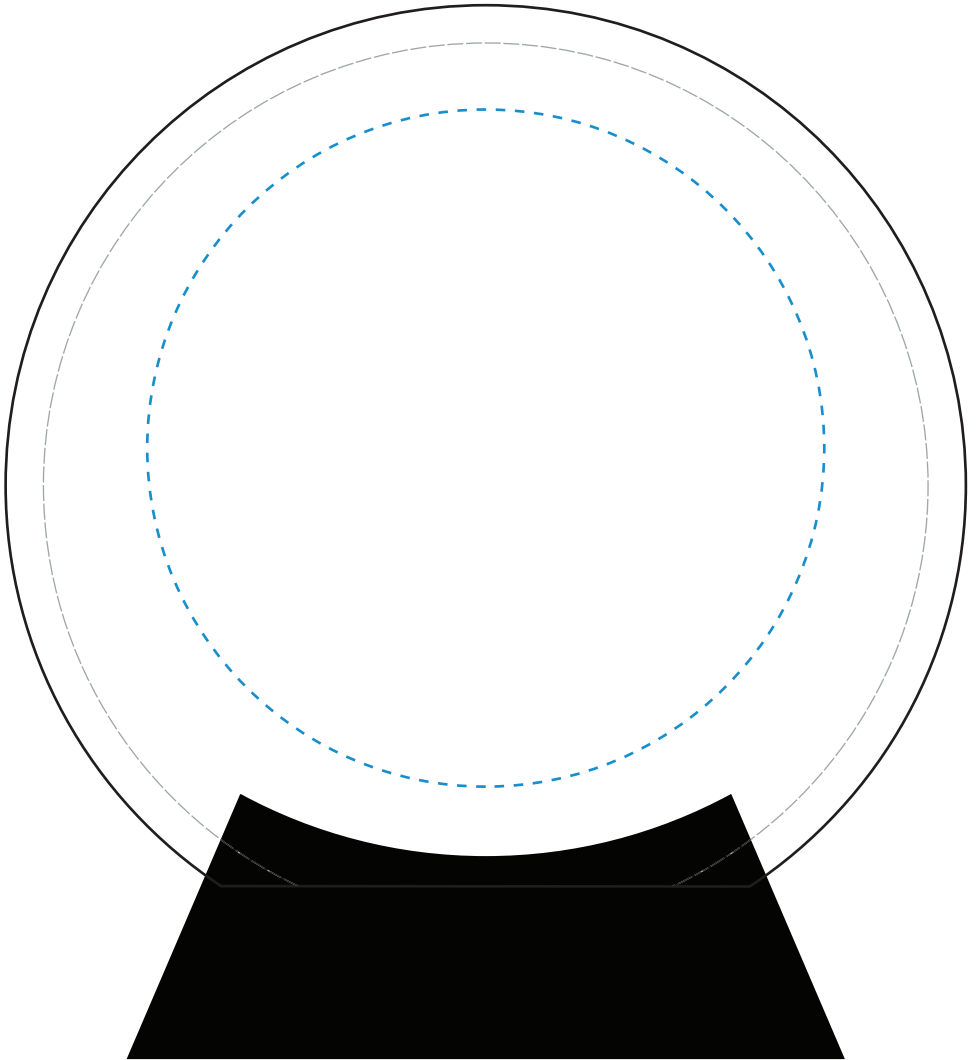

Standard Etch: Reverse

7349 ASHEVILLE CIRCLE - 5.5"

Blue line represents the max image area.