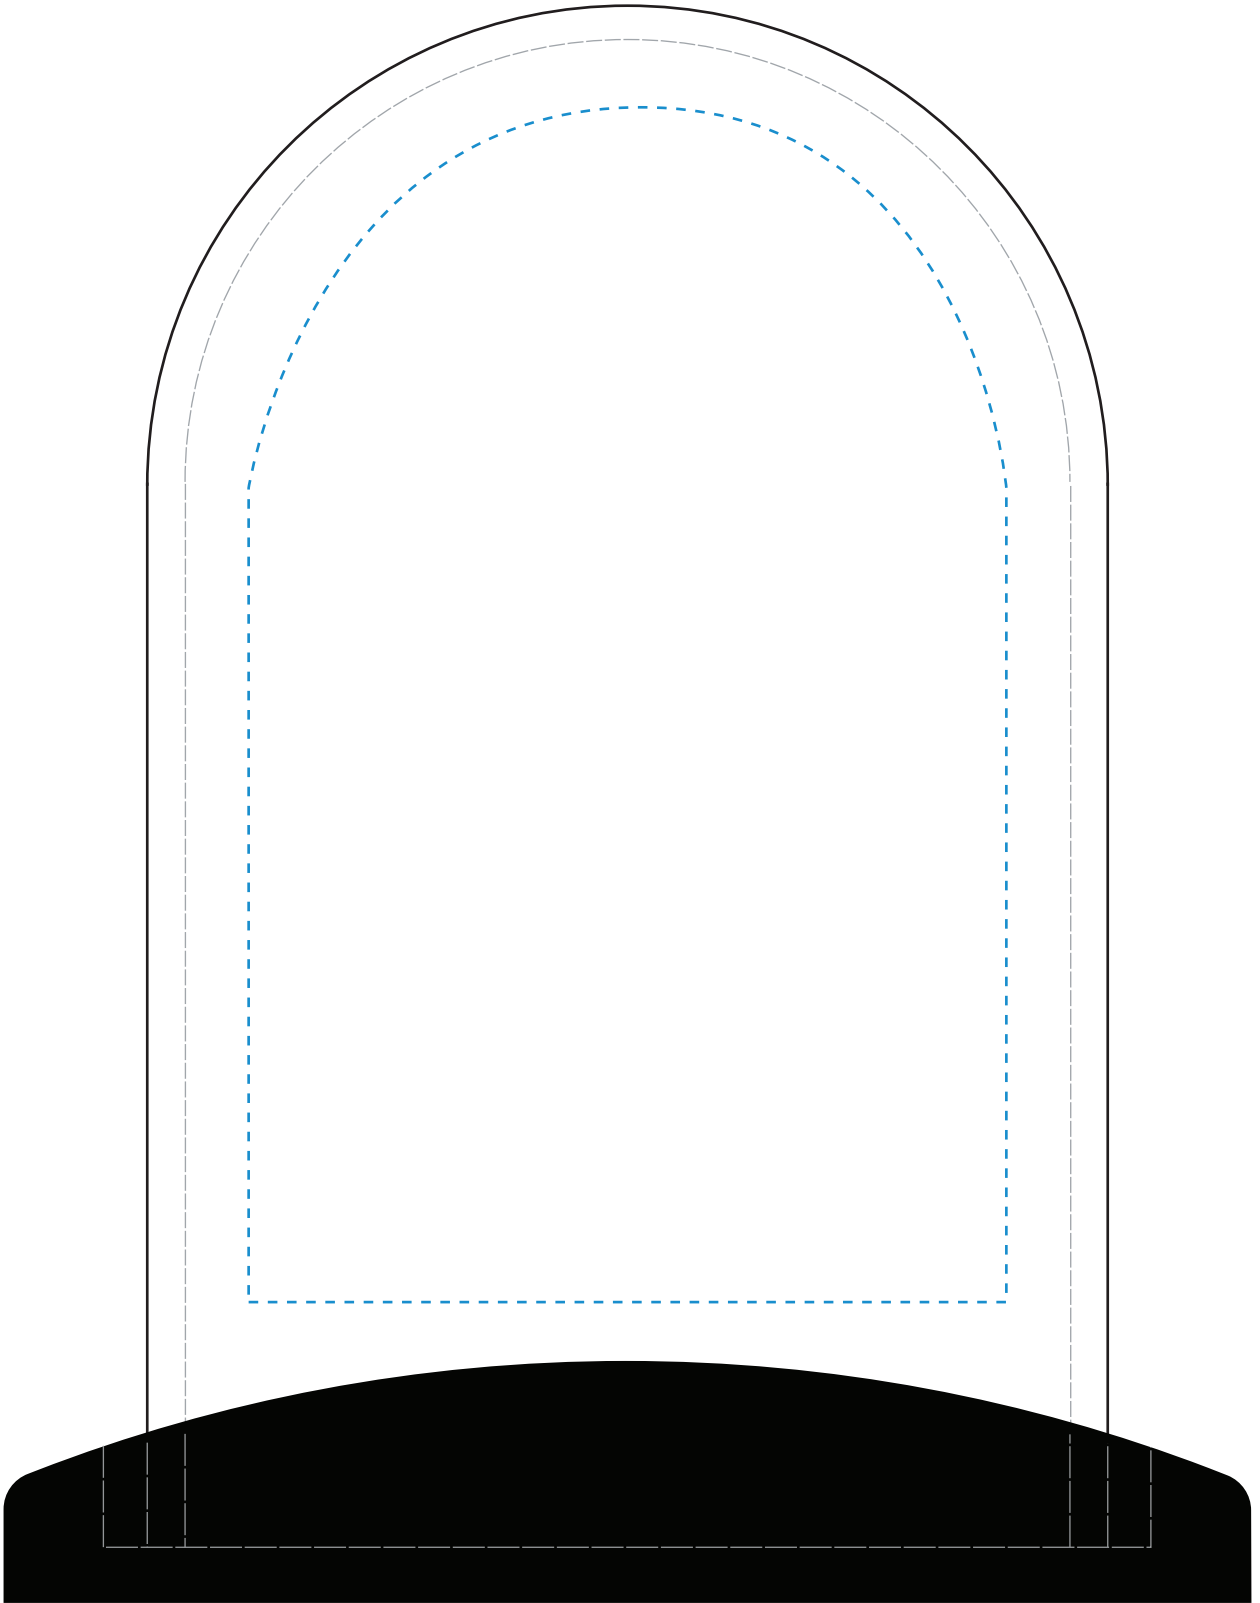

Standard Etch: Reverse

7334 ASHEVILLE ARCH - 8.5"

Blue line represents the max image area.