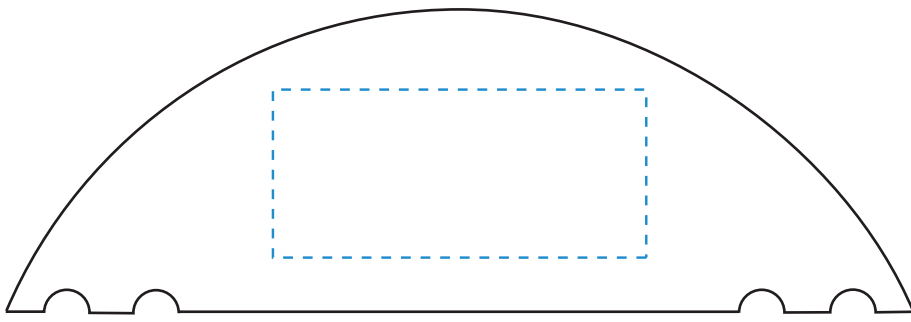

Standard Etch: Front  
TOP VIEW

Standard Etch: Reverse

6022 ASBURY AWARD 10"

Blue line represents the max image area.

DO NOT EXCEED IMAGE AREA - PIECE IS CURVED ON BACK!