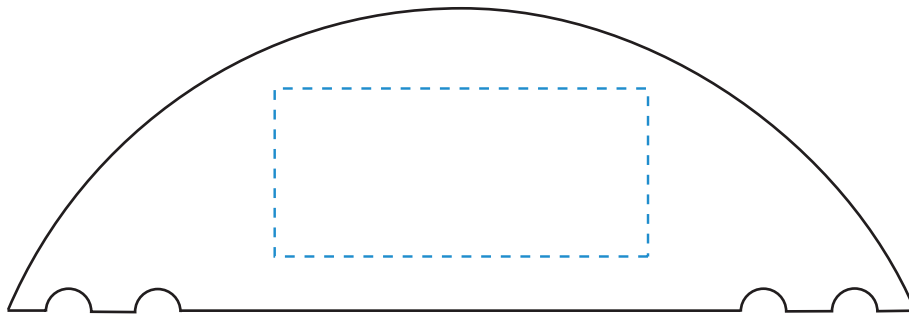

Standard Etch: Front
TOP VIEW

Standard Etch: Reverse

6021 ASHBURY AWARD 8"

Blue line represents the max image area.

DO NOT EXCEED IMAGE AREA - PIECE IS CURVED ON BACK!