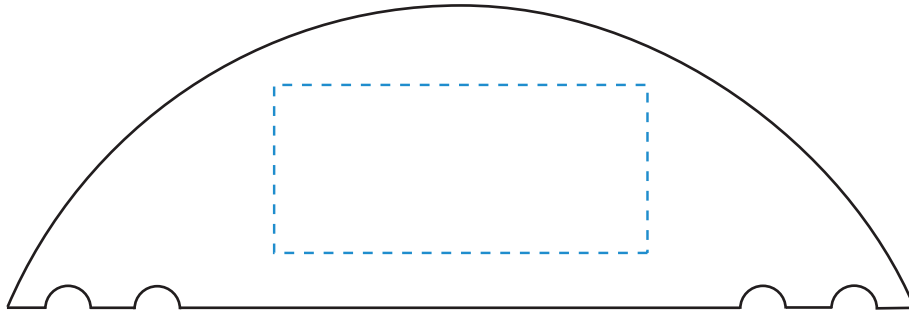

Standard Etch: Front  
TOP VIEW

Standard Etch: Reverse

**6020 ASHBURY AWARD 6"**

Blue line represents the max image area.

DO NOT EXCEED IMAGE AREA - PIECE IS CURVED ON BACK!