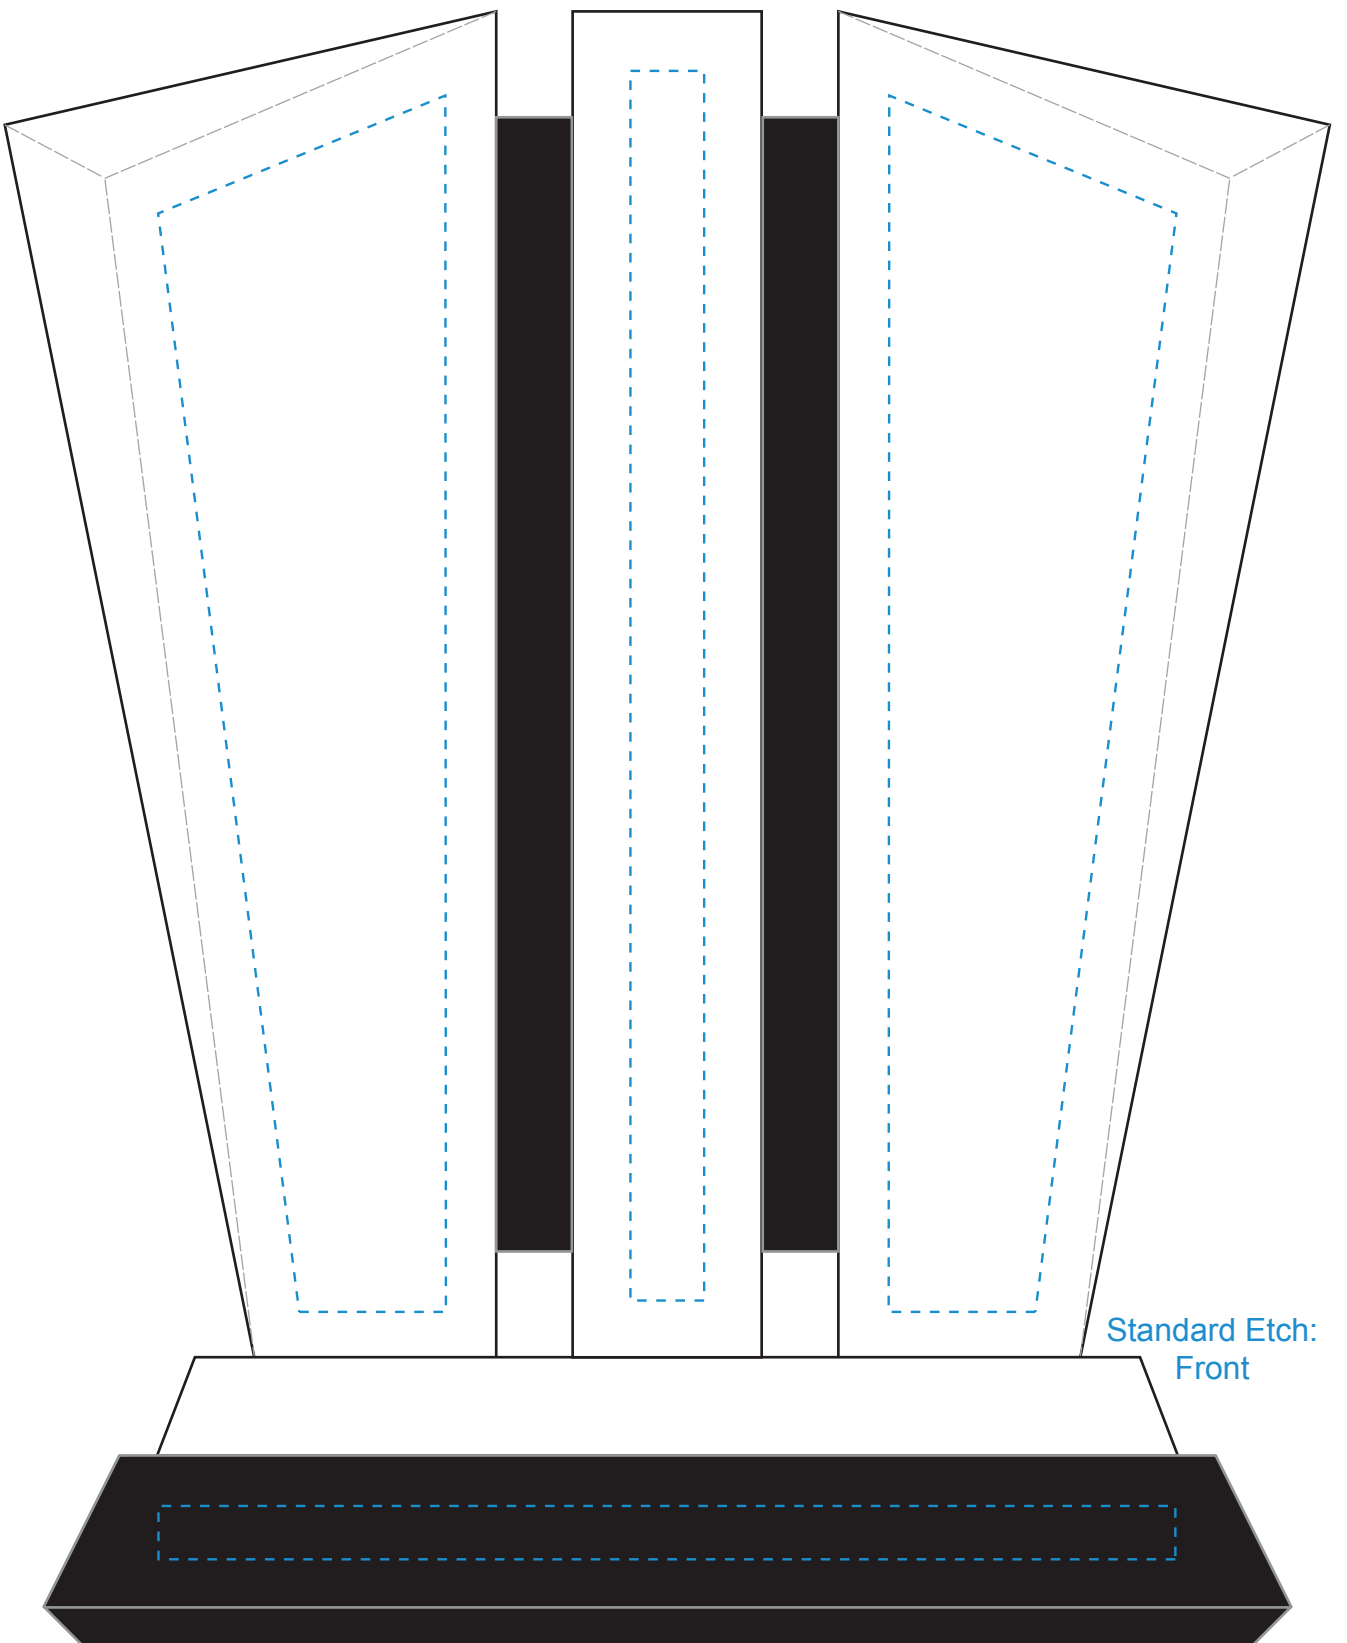

TOP VIEW

Standard Etch: Reverse

Standard Etch:
Front

3100 ARISTOCRAT AWARD - 8.25"

Blue line represents the max image area.