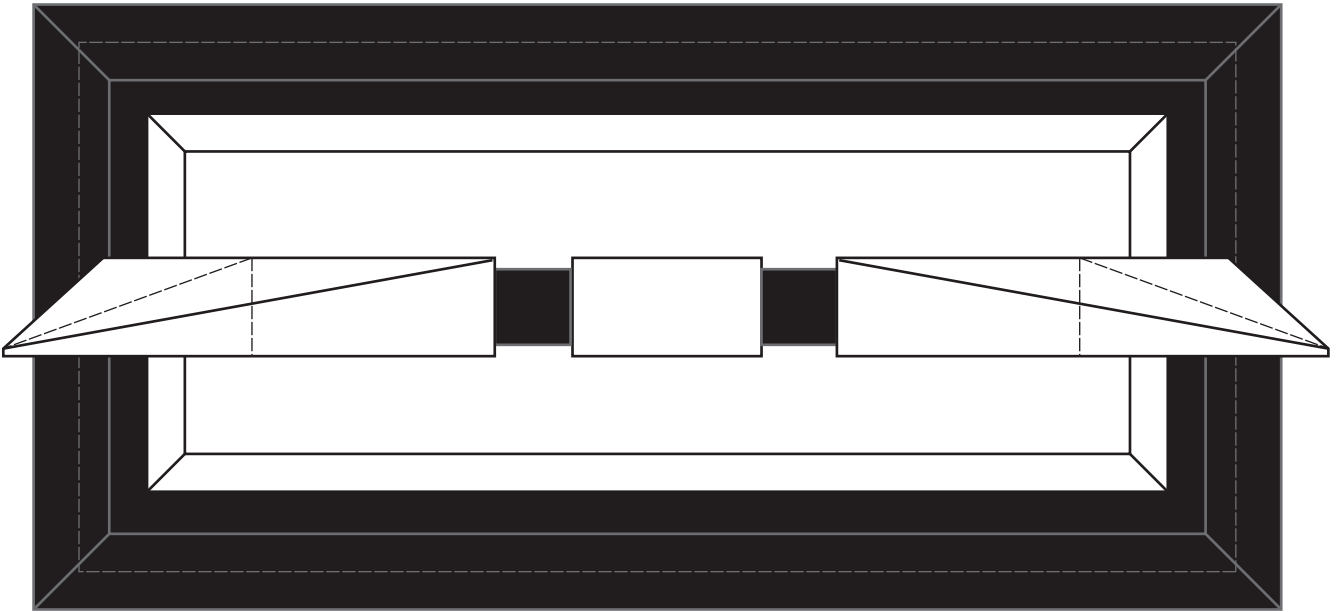

TOP VIEW

Standard Etch: Reverse

Standard Etch:
Front

3100 ARISTOCRAT AWARD - 8.25"

Blue line represents the max image area.