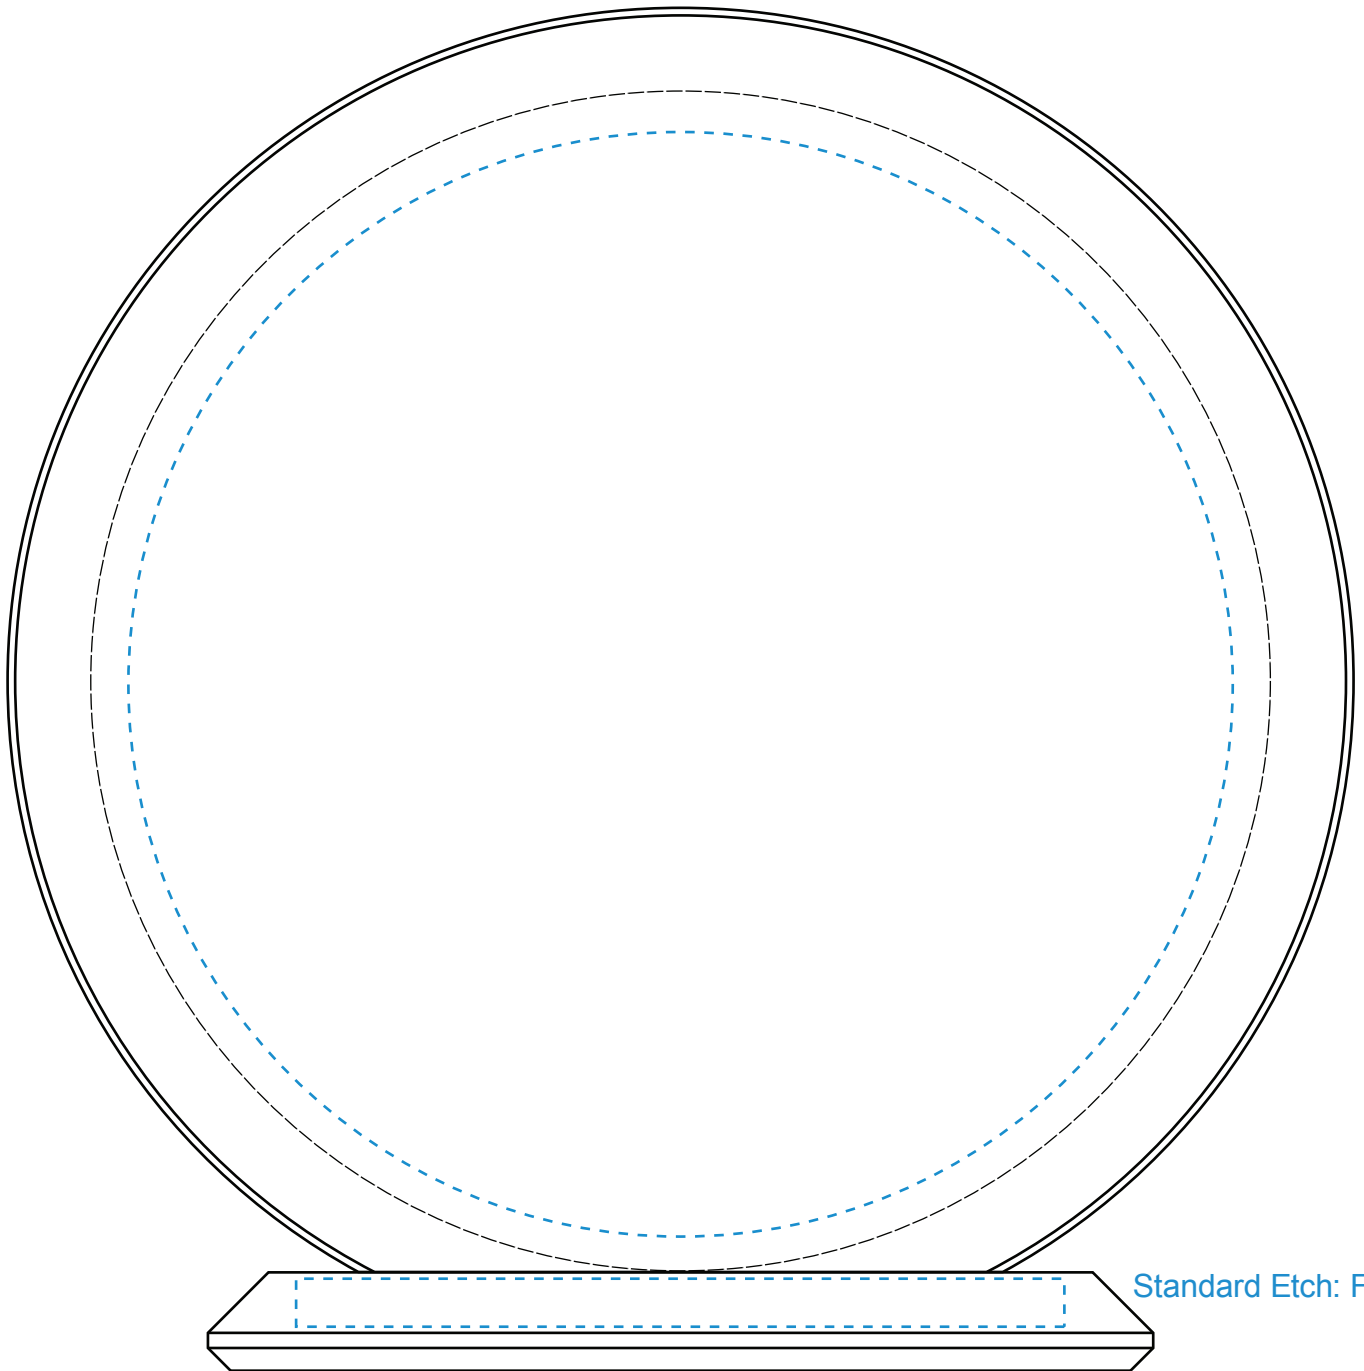

Standard Etch: Reverse

Standard Etch: Front

5022 APOLLO CIRCLE 7" DIA.

Blue line represents the max image area.