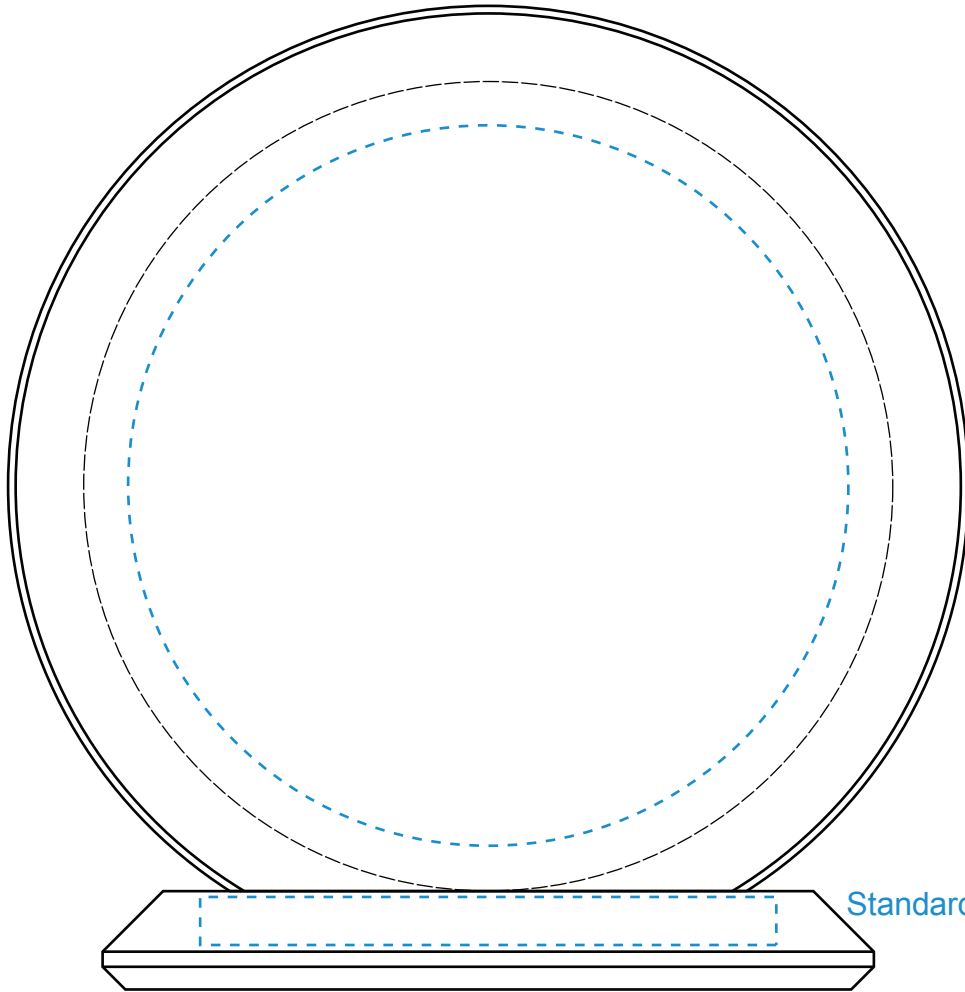

Standard Etch: Reverse

Standard Etch: Front

5020 APOLLO CIRCLE 5" DIA.

Blue line represents the max image area.