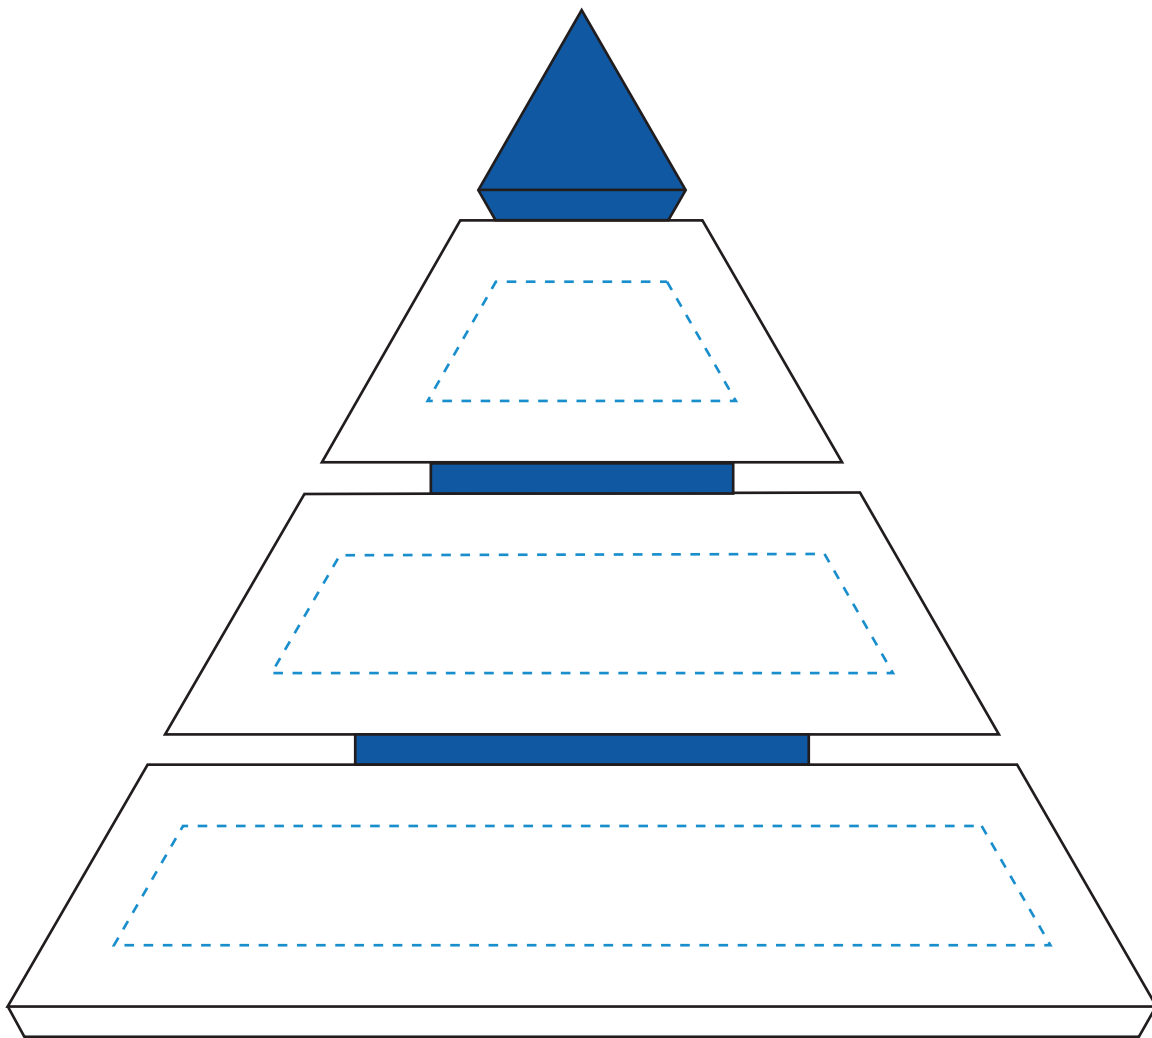

Standard Etch: Front

6448 APOGEE PYRAMID - 5.5"

Blue line represents the max image area.