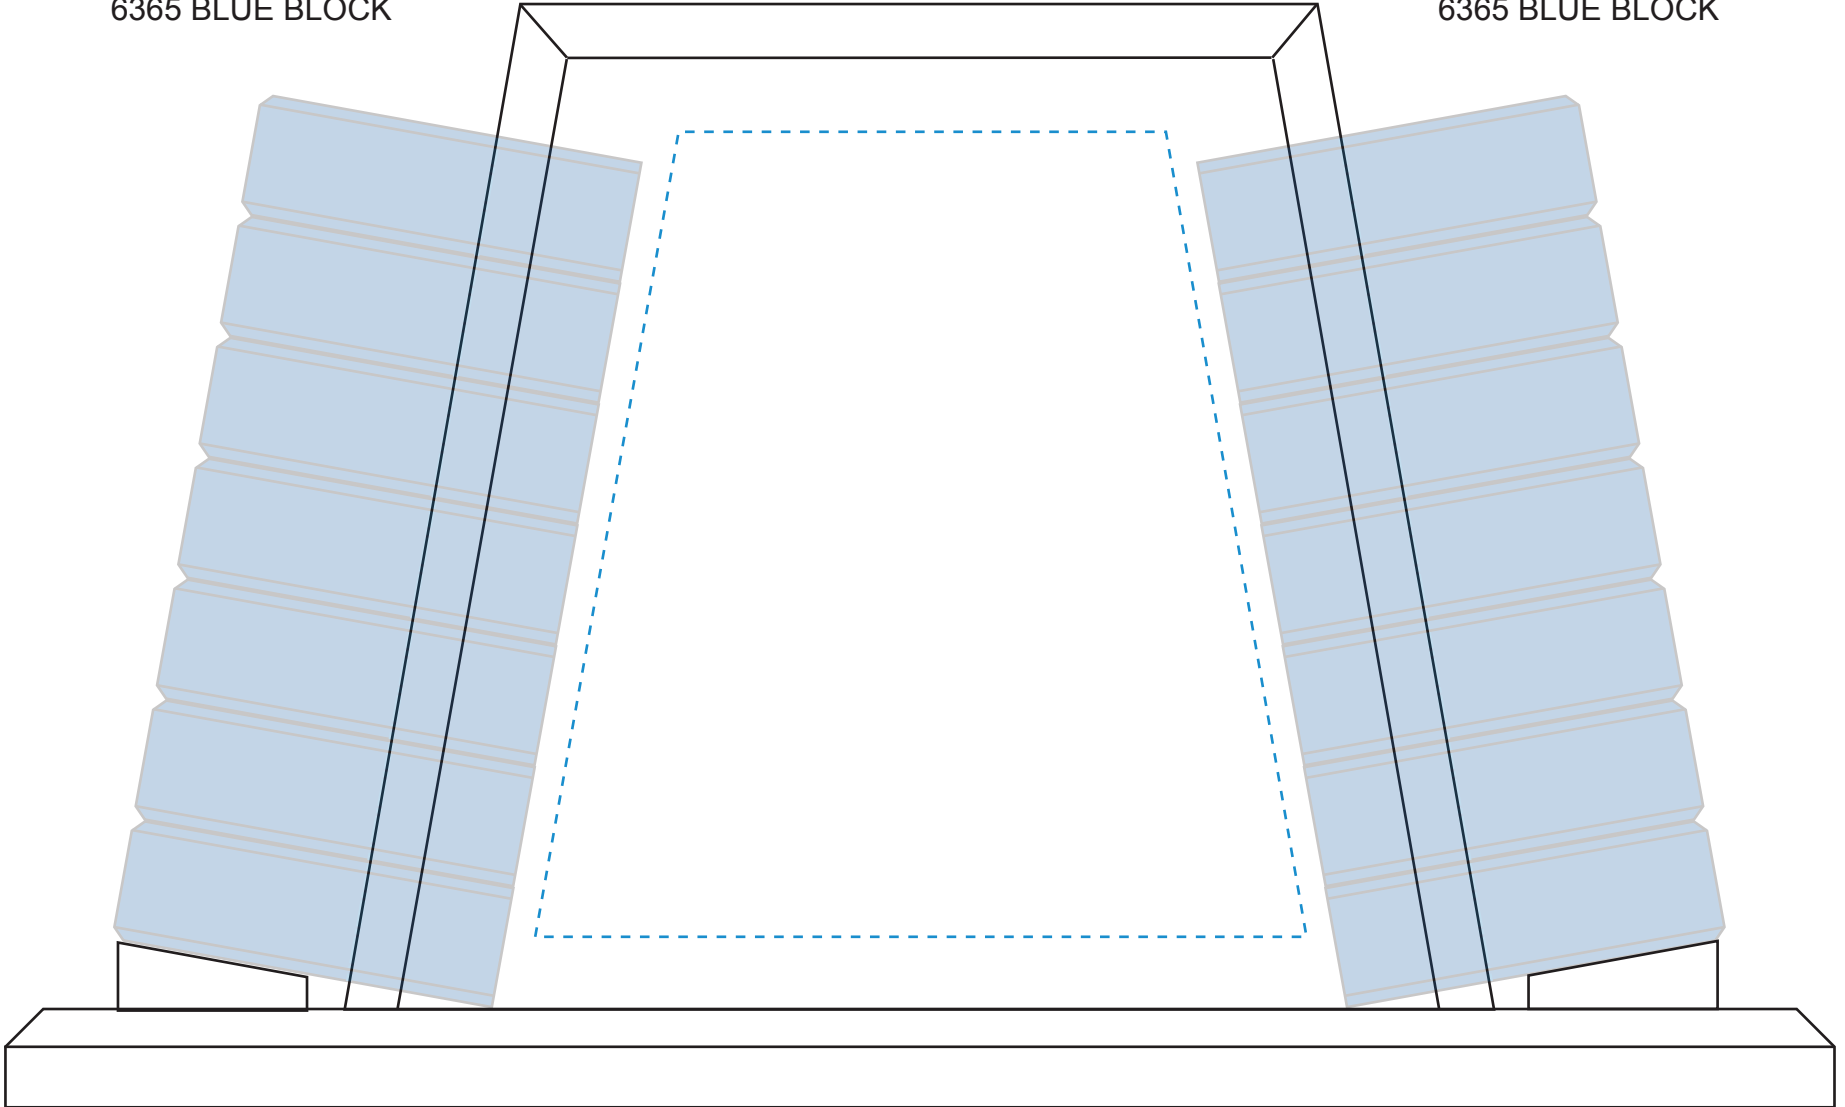

LEFT BLOCK  
Standard Etch: Front

6365 BLUE BLOCK

RIGHT BLOCK  
Standard Etch: Front

6365 BLUE BLOCK

Standard Etch: Reverse

6366 ALLIANCE GOAL-SETTER - 6"  
Blue line represents the max image area.