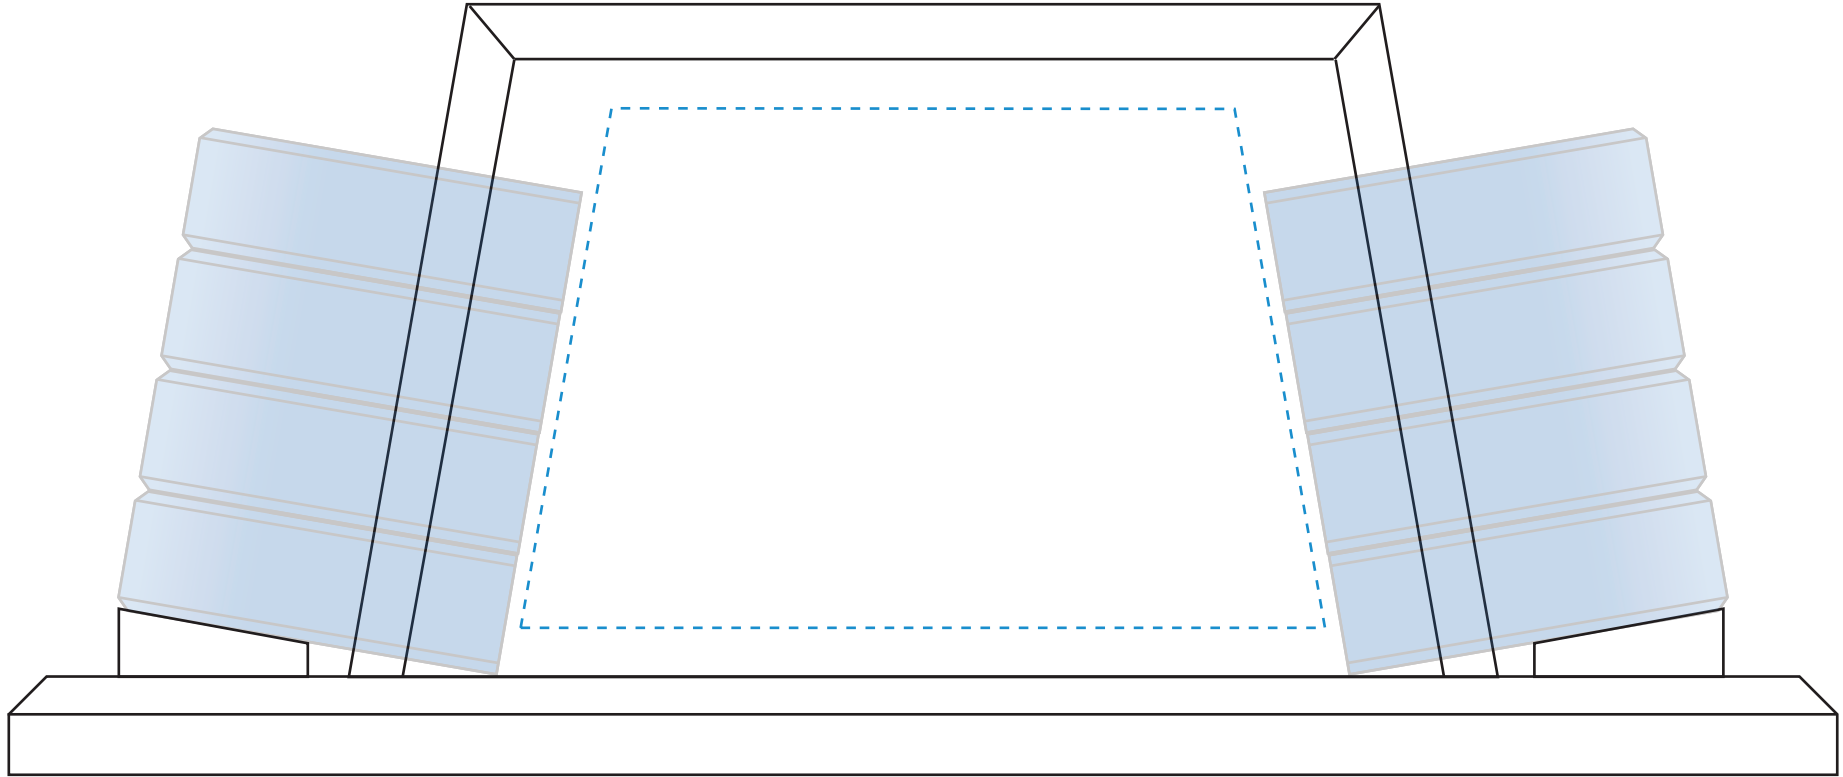

LEFT BLOCK  
Standard Etch: Front

6365 BLUE BLOCK

RIGHT BLOCK  
Standard Etch: Front

6365 BLUE BLOCK

Standard Etch: Reverse

6365 ALAMEDA GOAL-SETTER - 4"

Blue line represents the max image area.