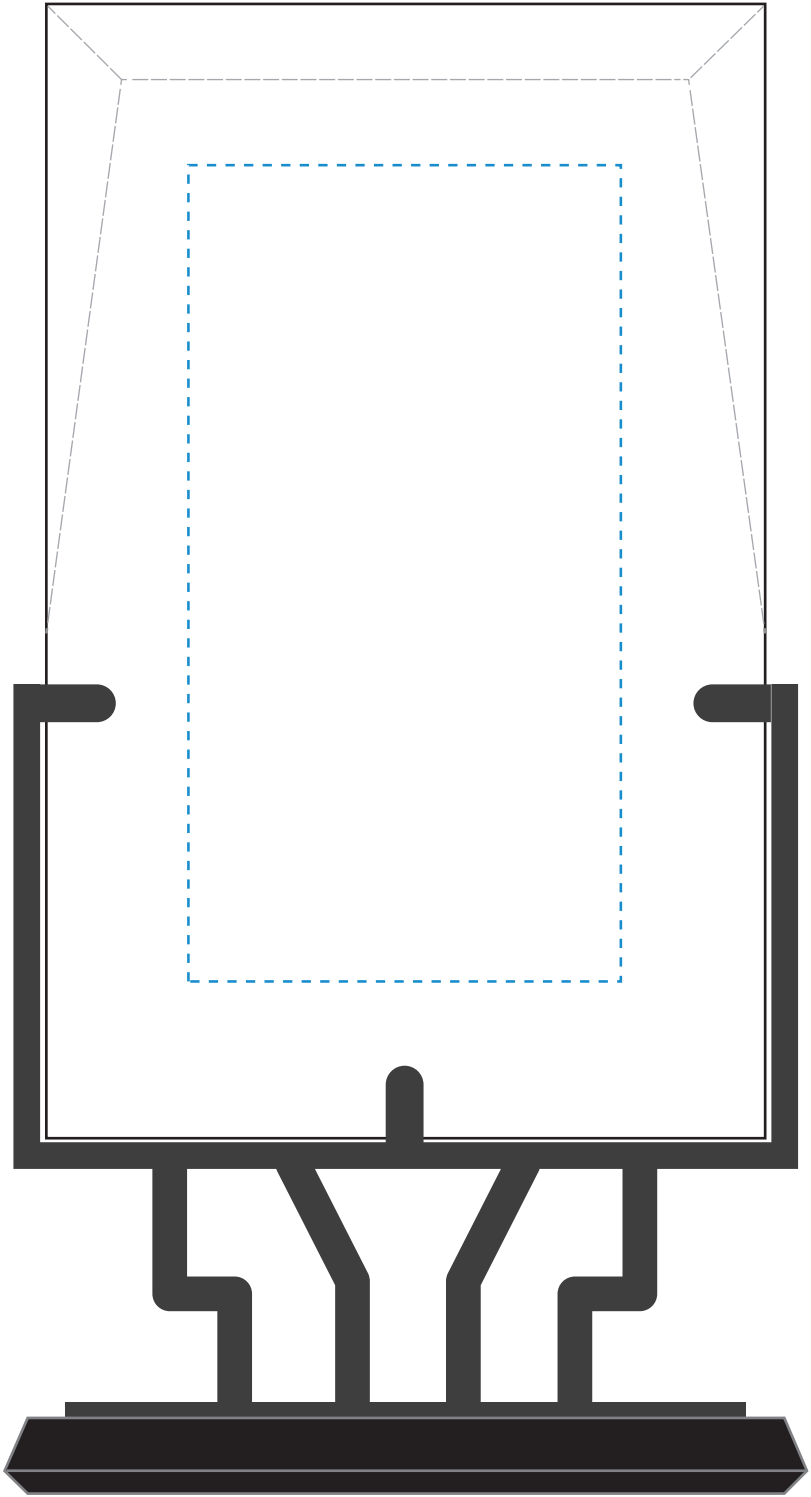

Standard Etch: Reverse

3065 WRIGHT RECTANGLE - 7.75"

Blue line represents the max image area.