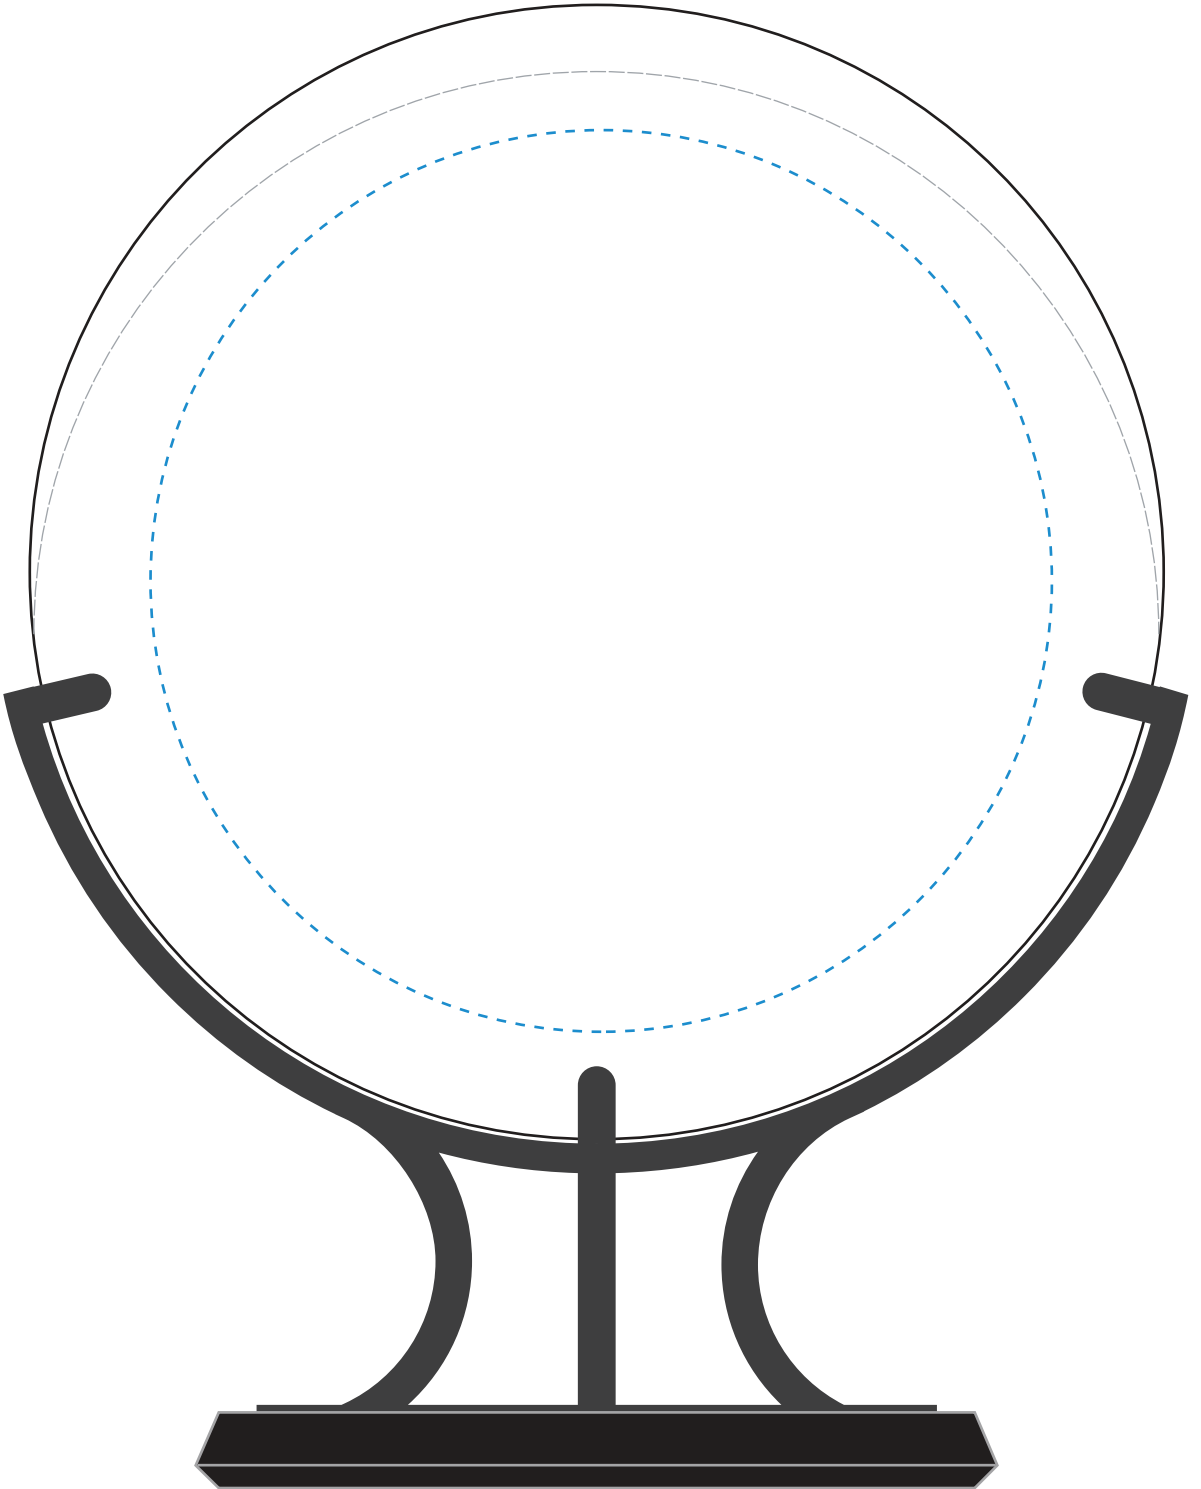

Standard Etch: Reverse

3059 WRIGHT CIRCLE - 7.75"

Blue line represents the max image area.