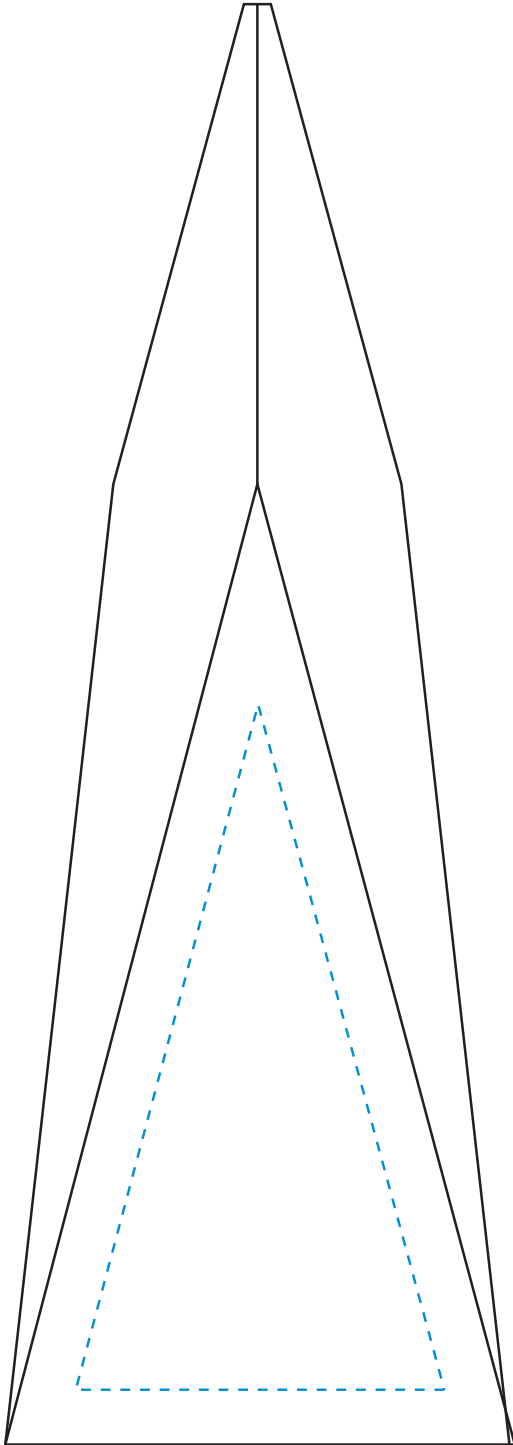

Standard Etch: Front

5662 WHITTIER PEAK 7 1/2"
Blue line represents the max image area.