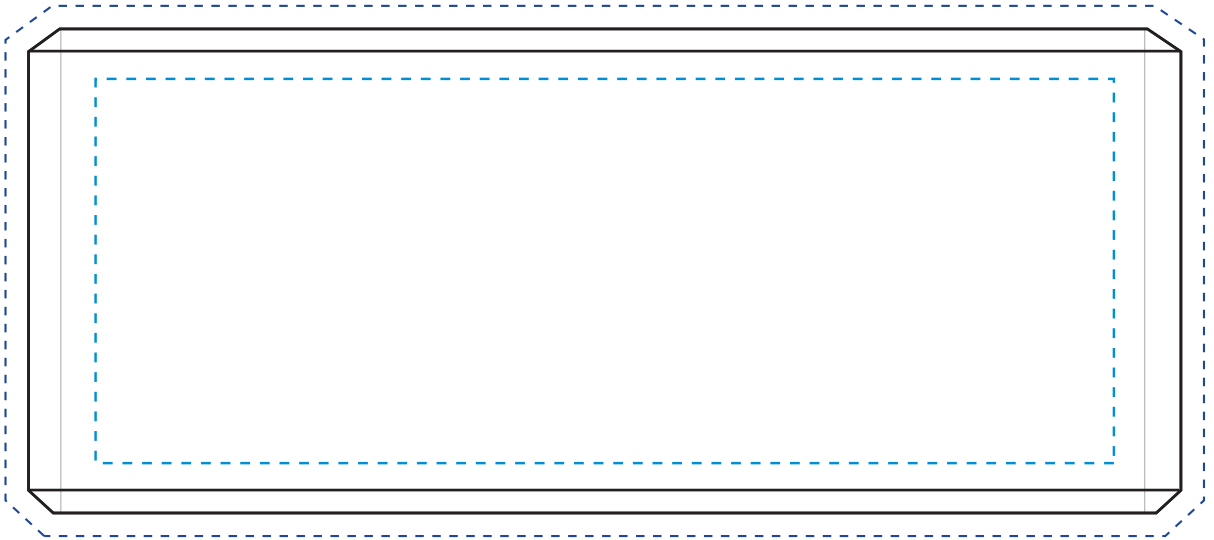

REVERSE ETCH (on flat back side)

Optional - Front Etch (on curved front side)

Optional - Illumachrome: Reverse (on flat back side)

4000 WEXFORD AWARD 6" W

Etch and Print area on the back will magnify and distort
due to the curvature on the front.

(Be cautious using Faces, People and Logos they will distort) DO NOT use text or logos near edges of piece.

Blue line represents the max etch image area.

Dark Blue line represents the Illumachrome image area.
Illumachrome Art should bleed approx. 1/8" over the piece edges.

View from Top