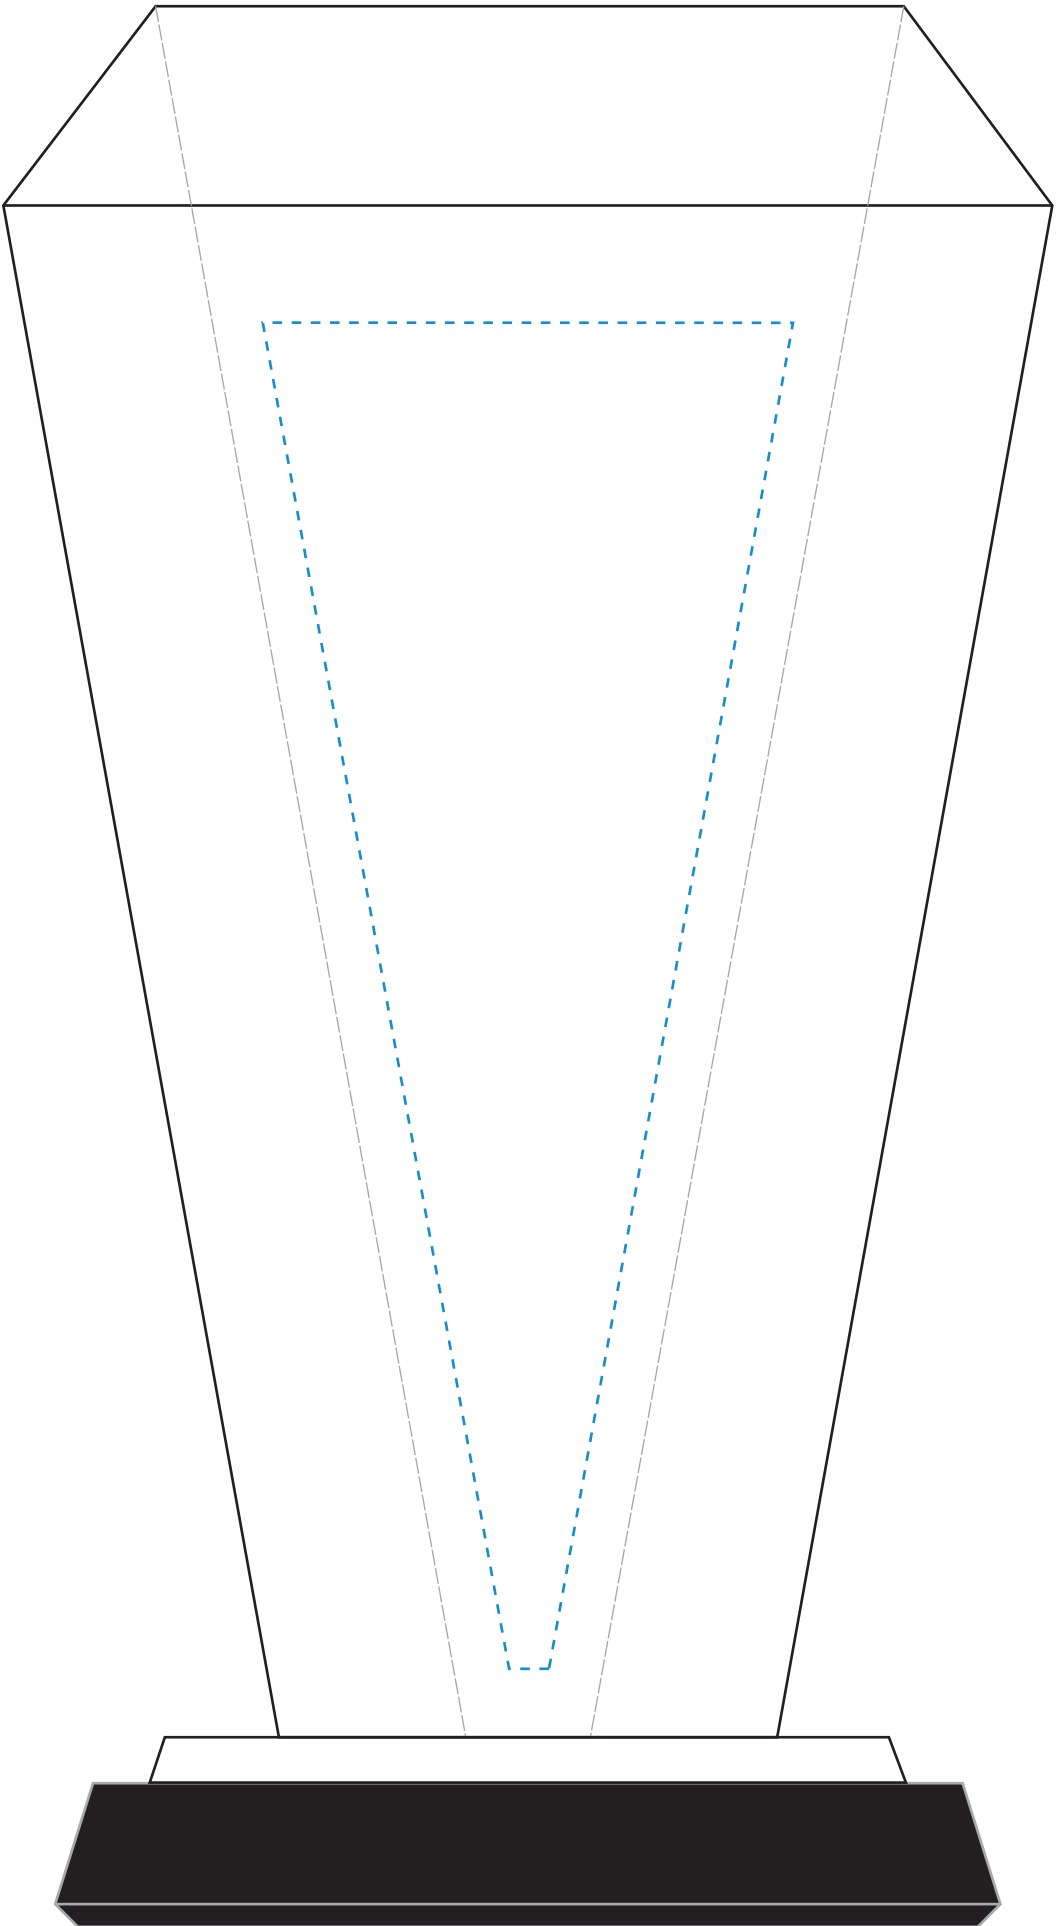

Standard Etch: Reverse

3032 WESTON AWARD - 10"

Blue line represents the max image area.