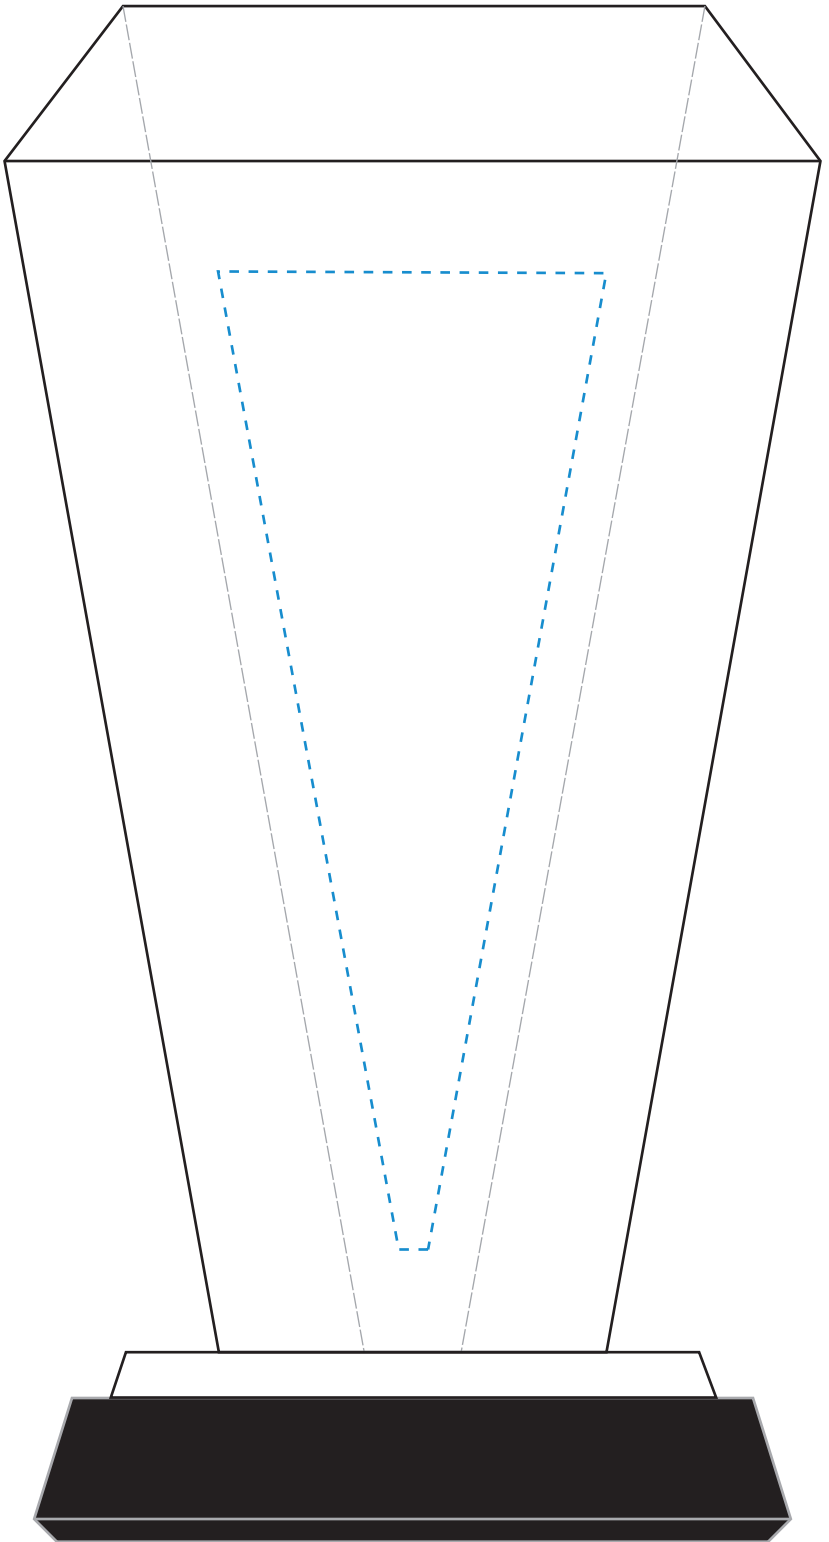

Standard Etch: Reverse

3031 WESTON AWARD - 8"

Blue line represents the max image area.