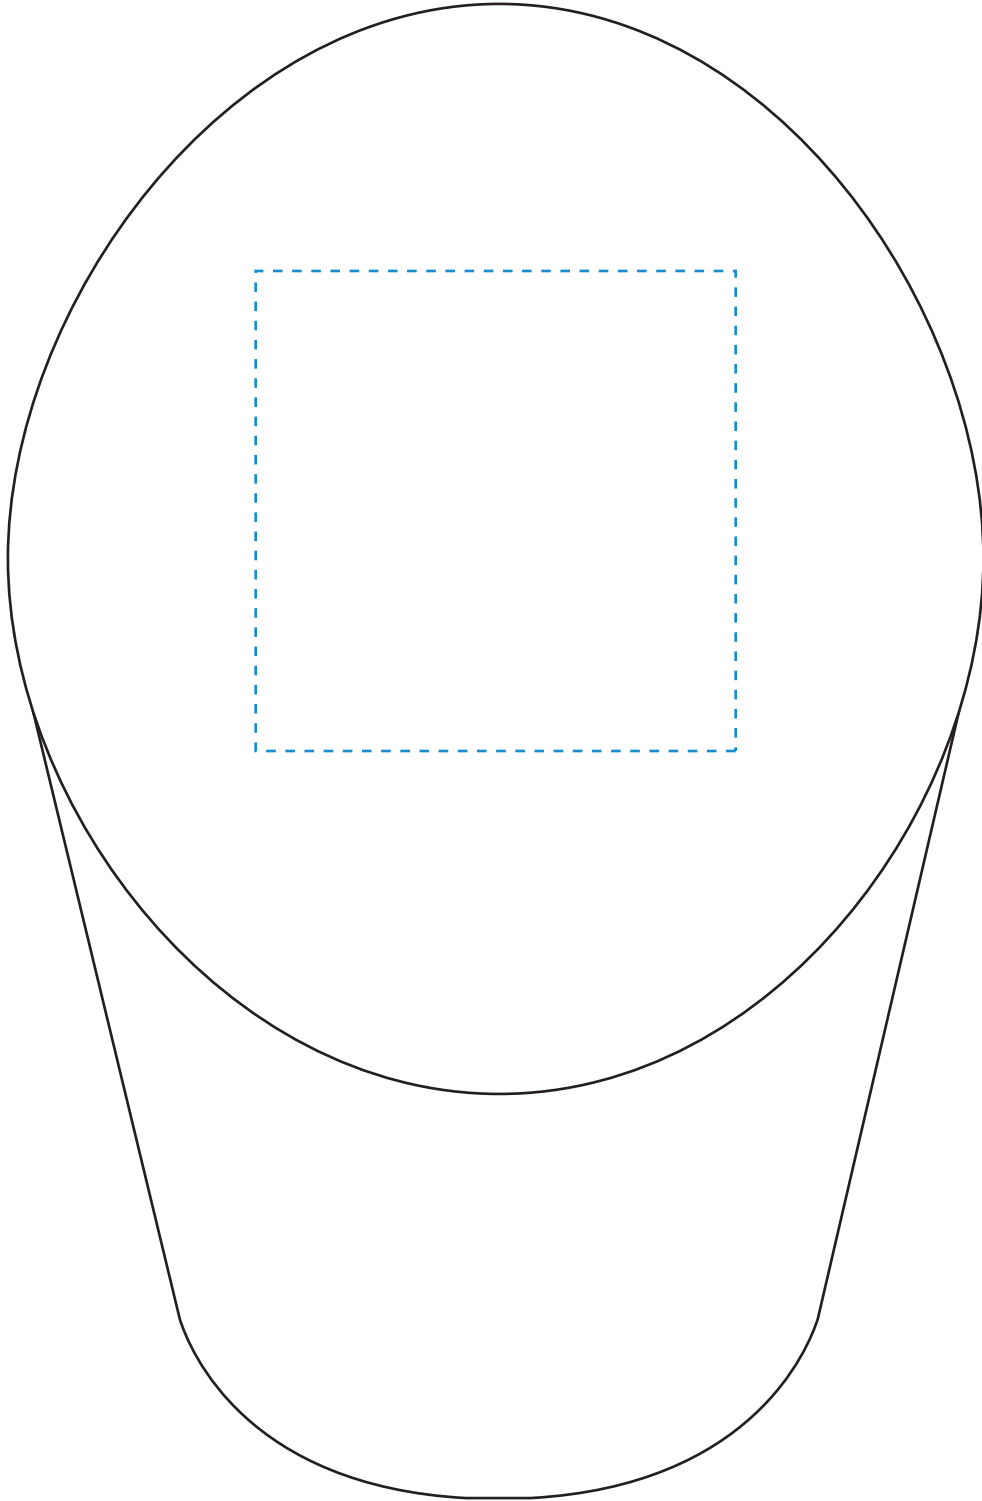

SKEWED VIEW SHOWN

Standard Etch: Reverse
Etch on BACK of Piece

2023 WESTCOTT VASE 8"

Blue line represents the max image area.