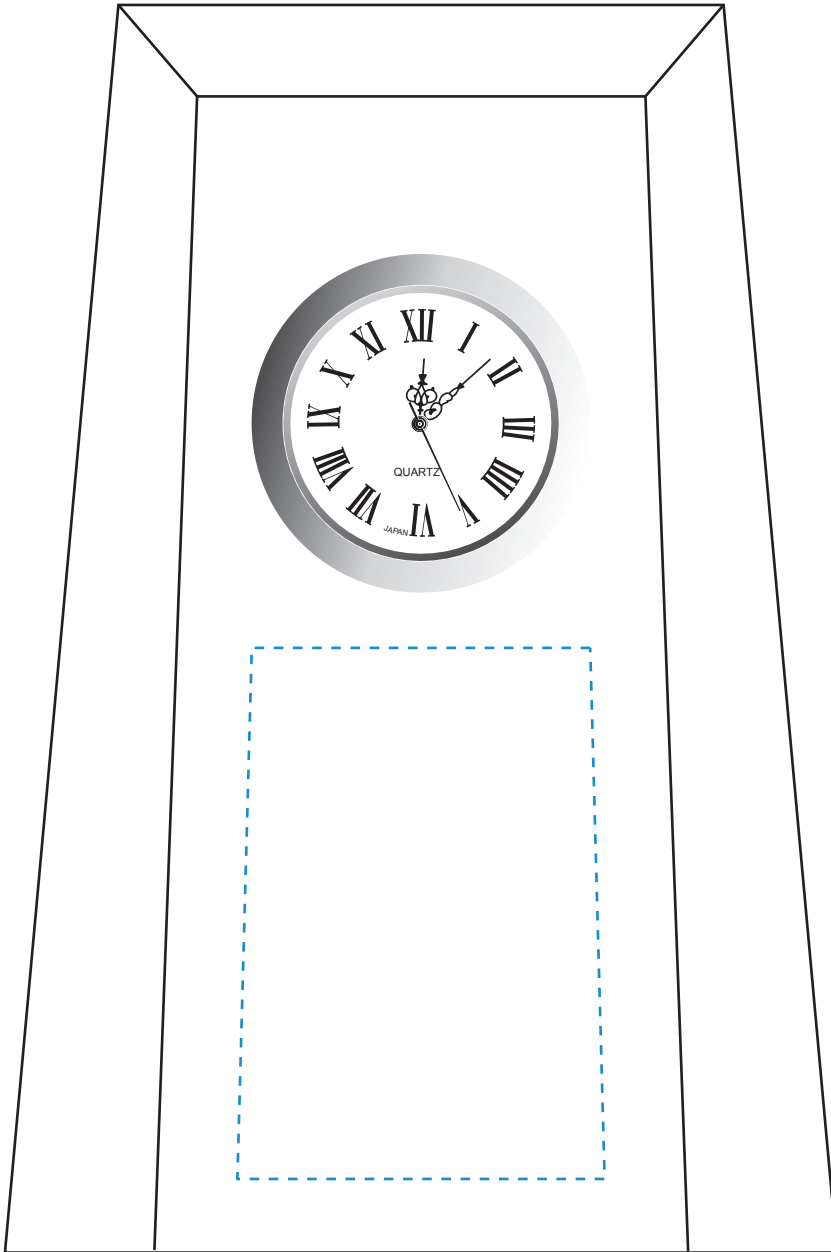

Standard Etch: Reverse

5986 WESTCHESTER CLOCK - 6.5"

Blue line represents the max image area.