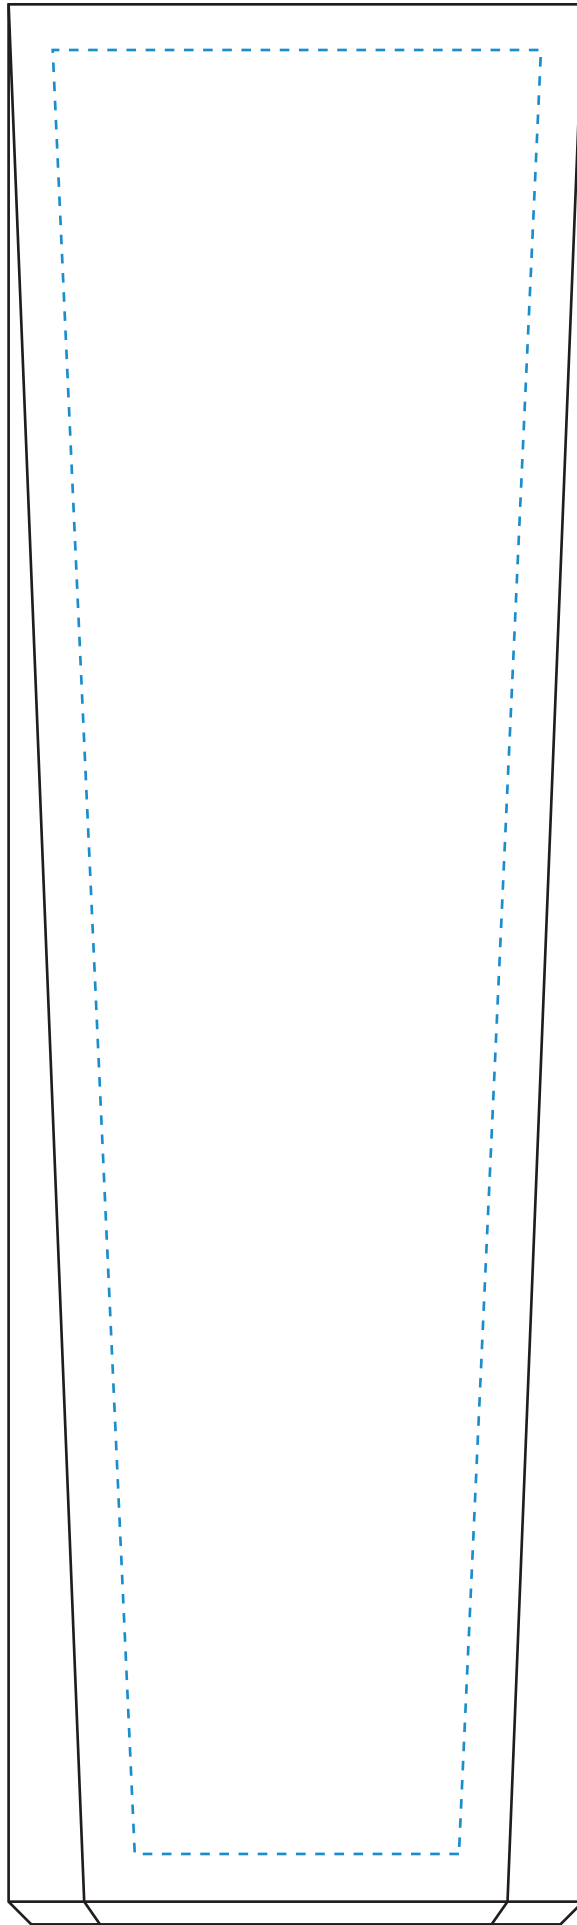

Standard Etch: Reverse

5340 WESTBY WEDGE - 10"

Blue line represents the max image area.