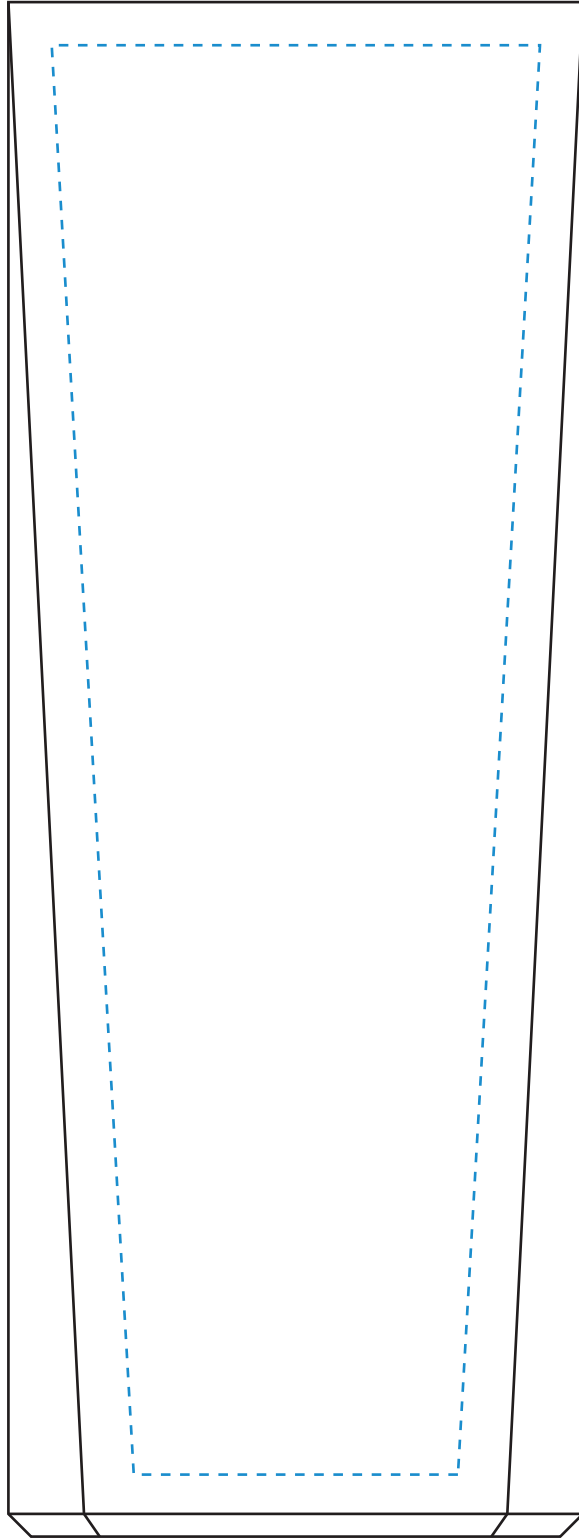

Standard Etch: Reverse

5339 WESTBY WEDGE - 8"

Blue line represents the max image area.