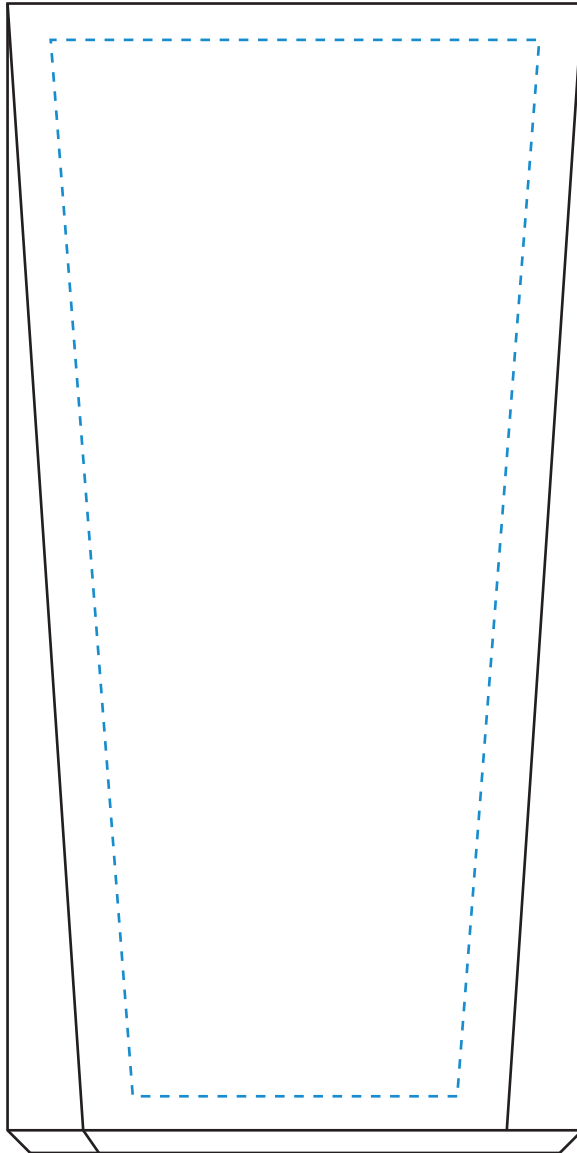

Standard Etch: Reverse

**5338 WESTBY WEDGE - 6"**

Blue line represents the max image area.