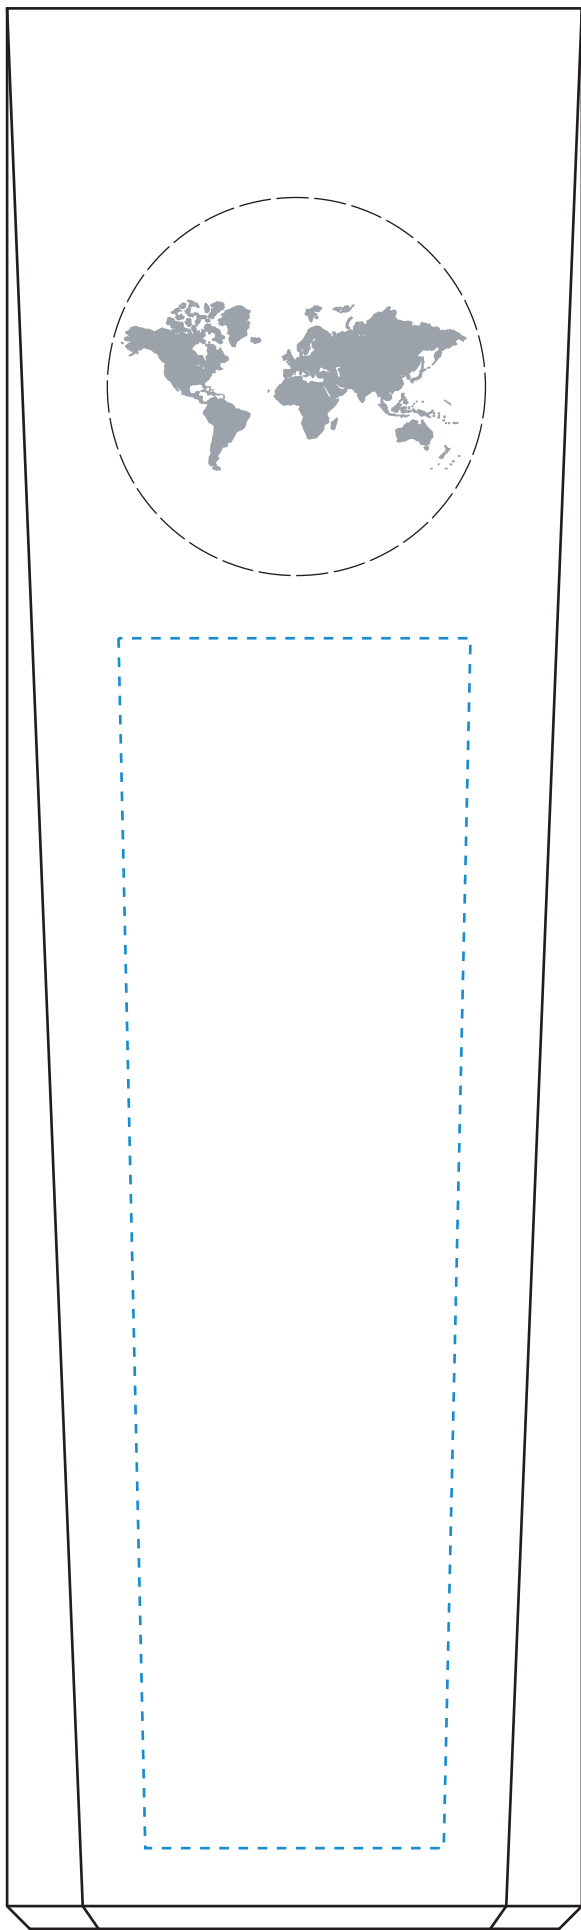

Standard Etch: Reverse

7173 WESTBY GLOBAL AWARD - 10"  
Blue line represents the max image area.