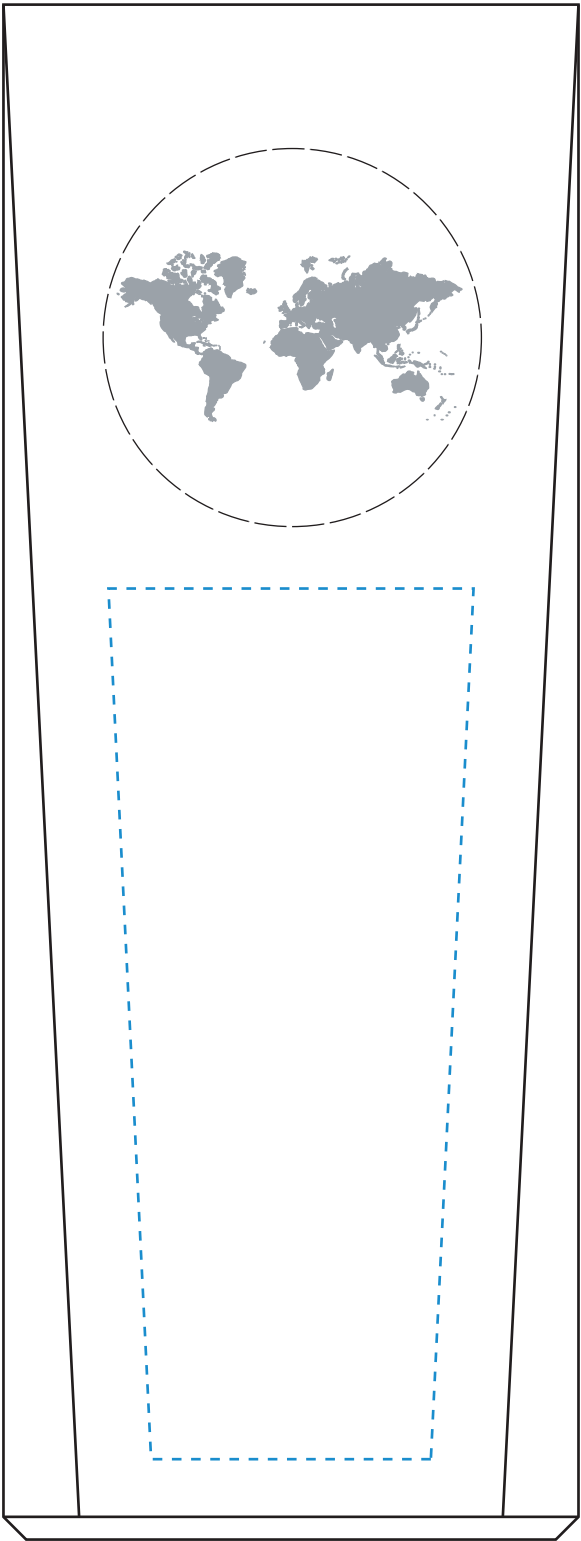

Standard Etch: Reverse

7172 WESTBY GLOBAL AWARD - 8"

Blue line represents the max image area.