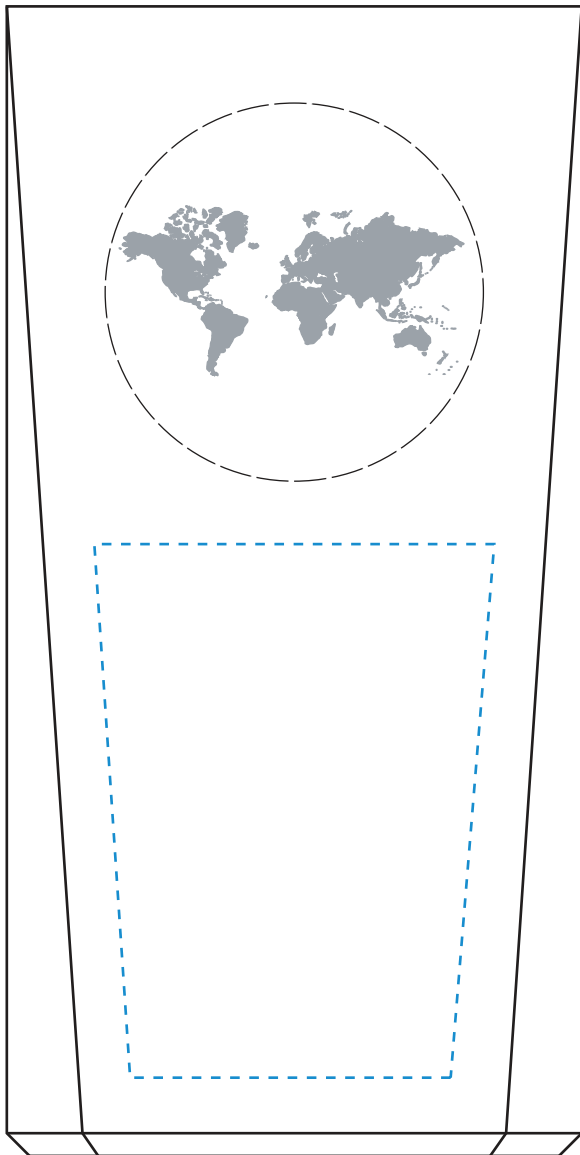

Standard Etch: Reverse

7171 WESTBY GLOBAL AWARD - 6"

Blue line represents the max image area.