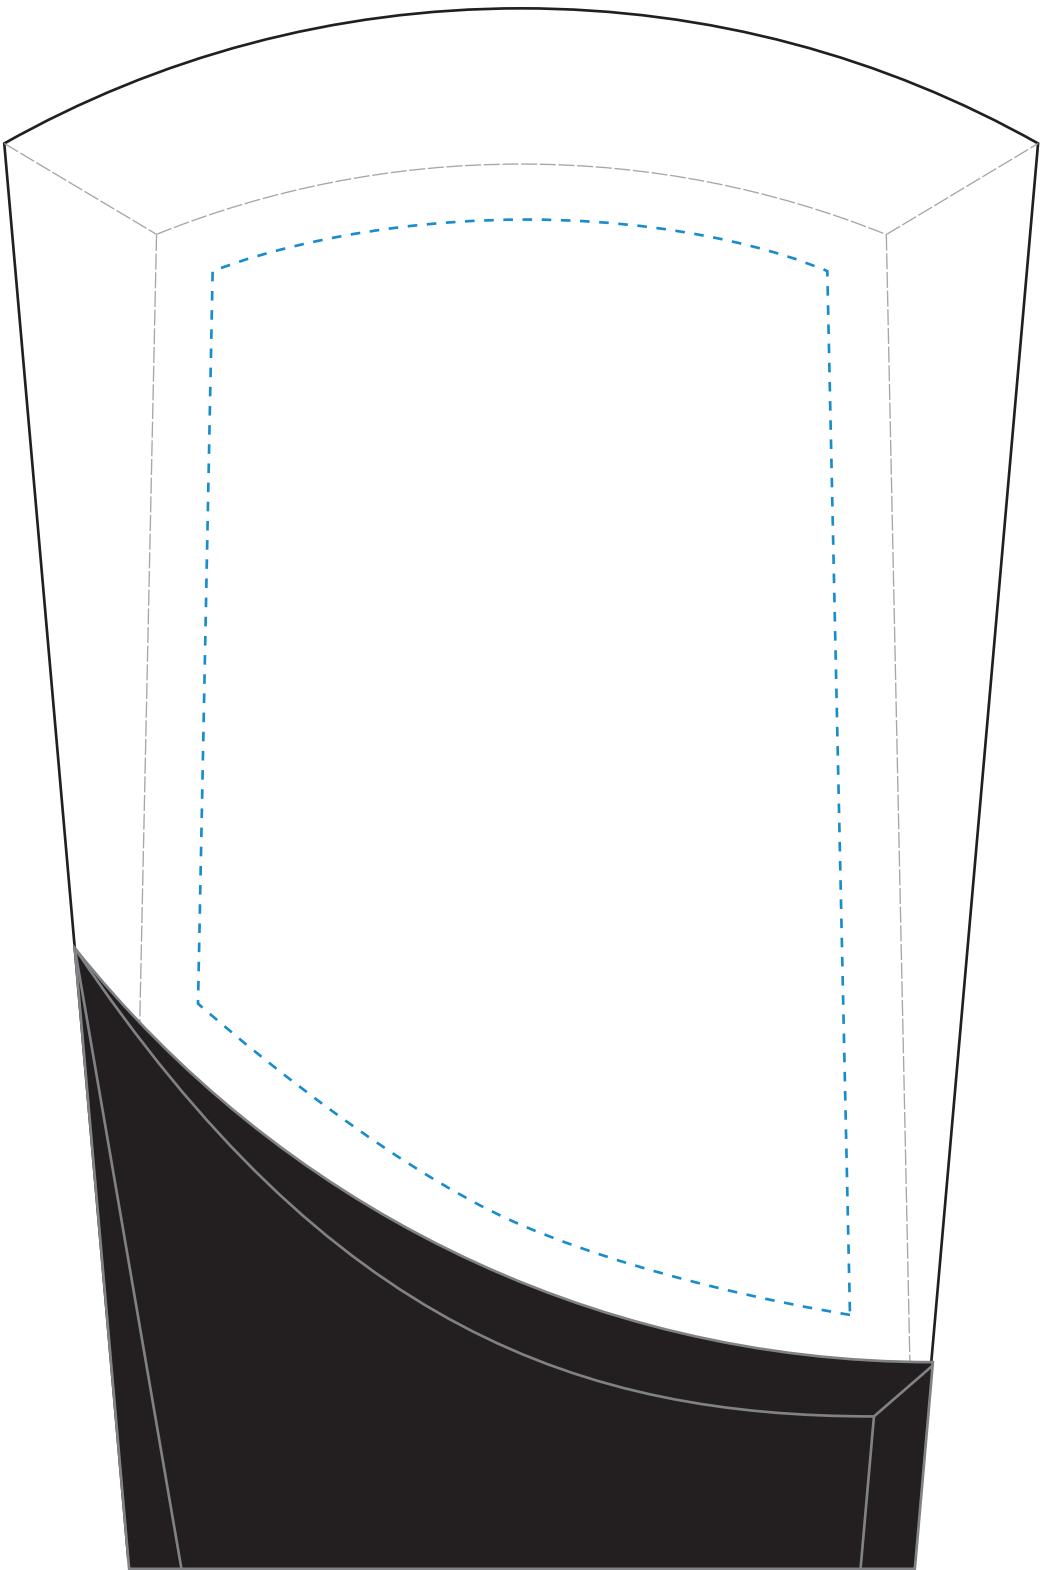

Standard Etch: Reverse

3029 WELLTON AWARD - 8"

Blue line represents the max image area.