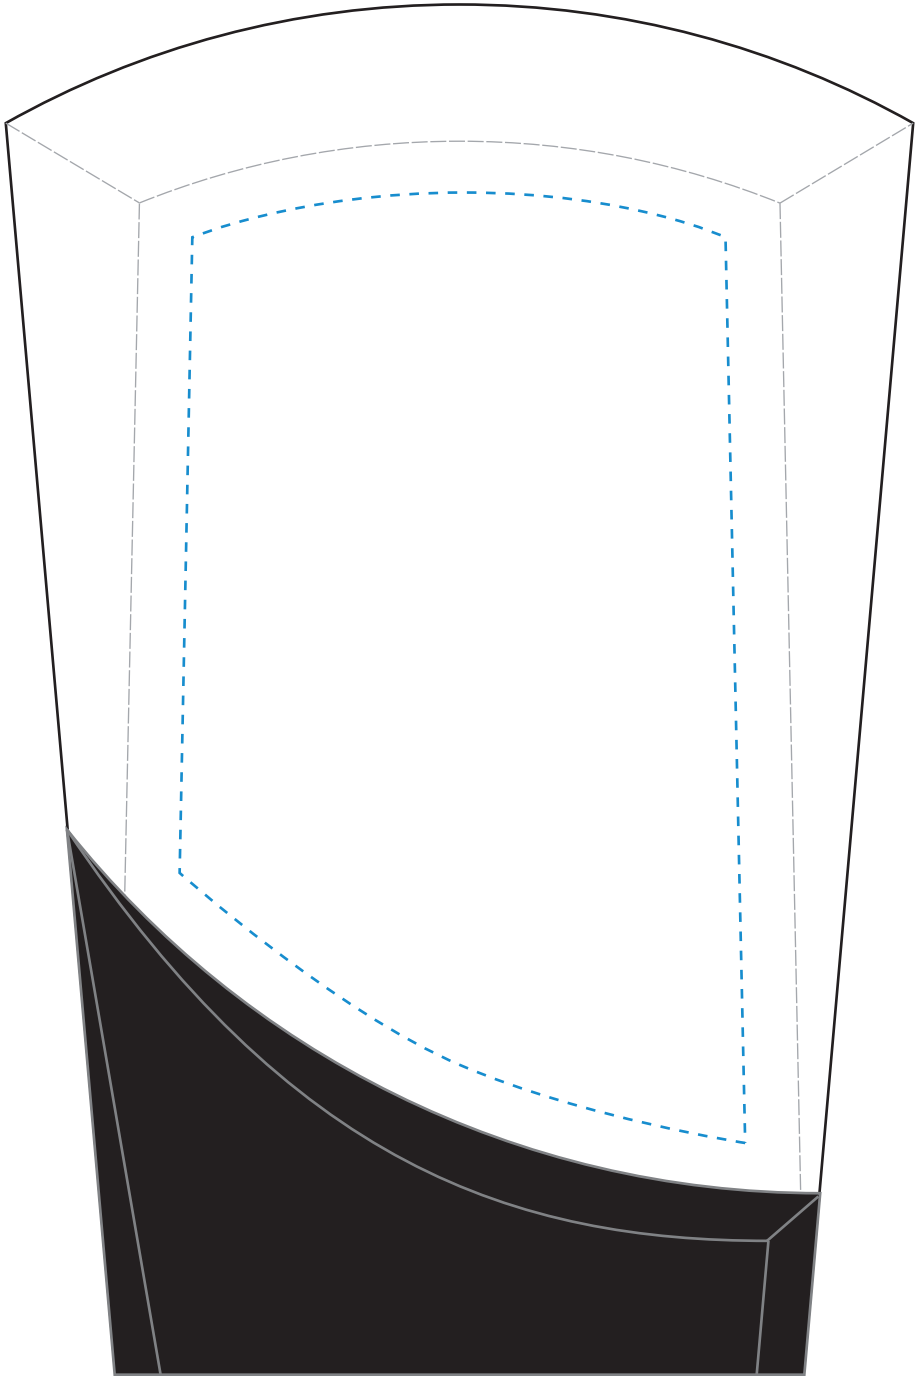

Standard Etch: Reverse

3028 WELLTON AWARD - 7"

Blue line represents the max image area.