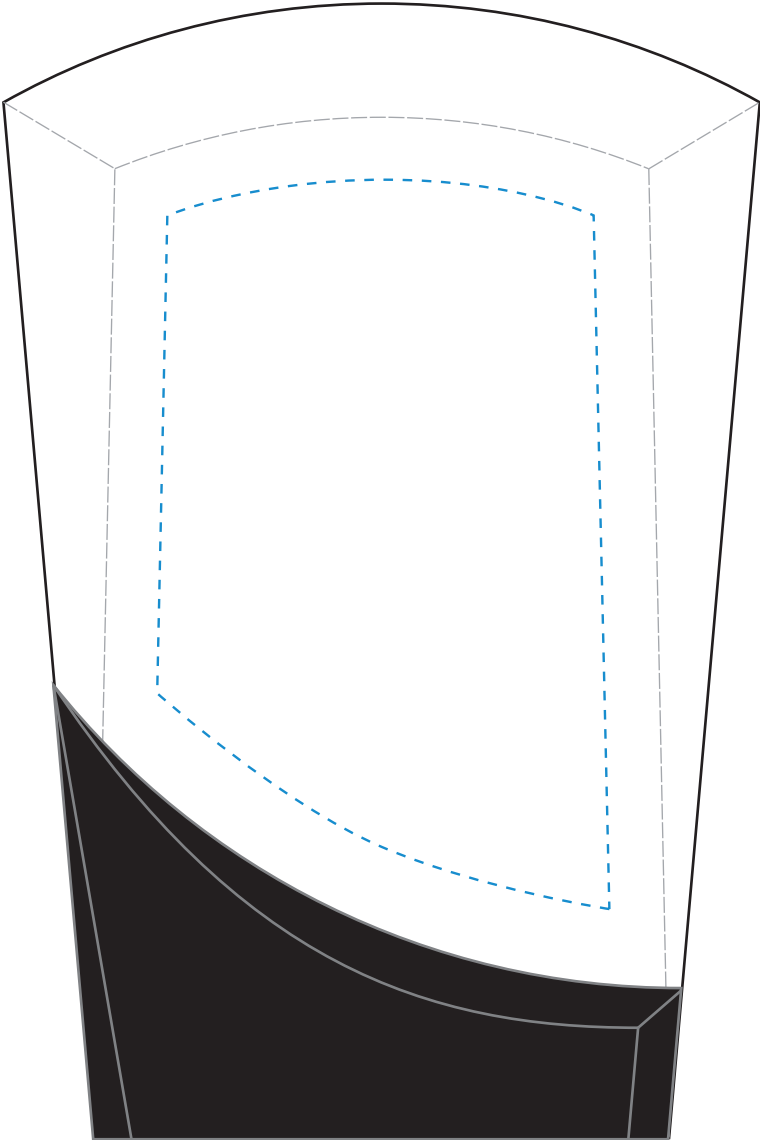

Standard Etch: Reverse

3027 WELLTON AWARD - 6"

Blue line represents the max image area.