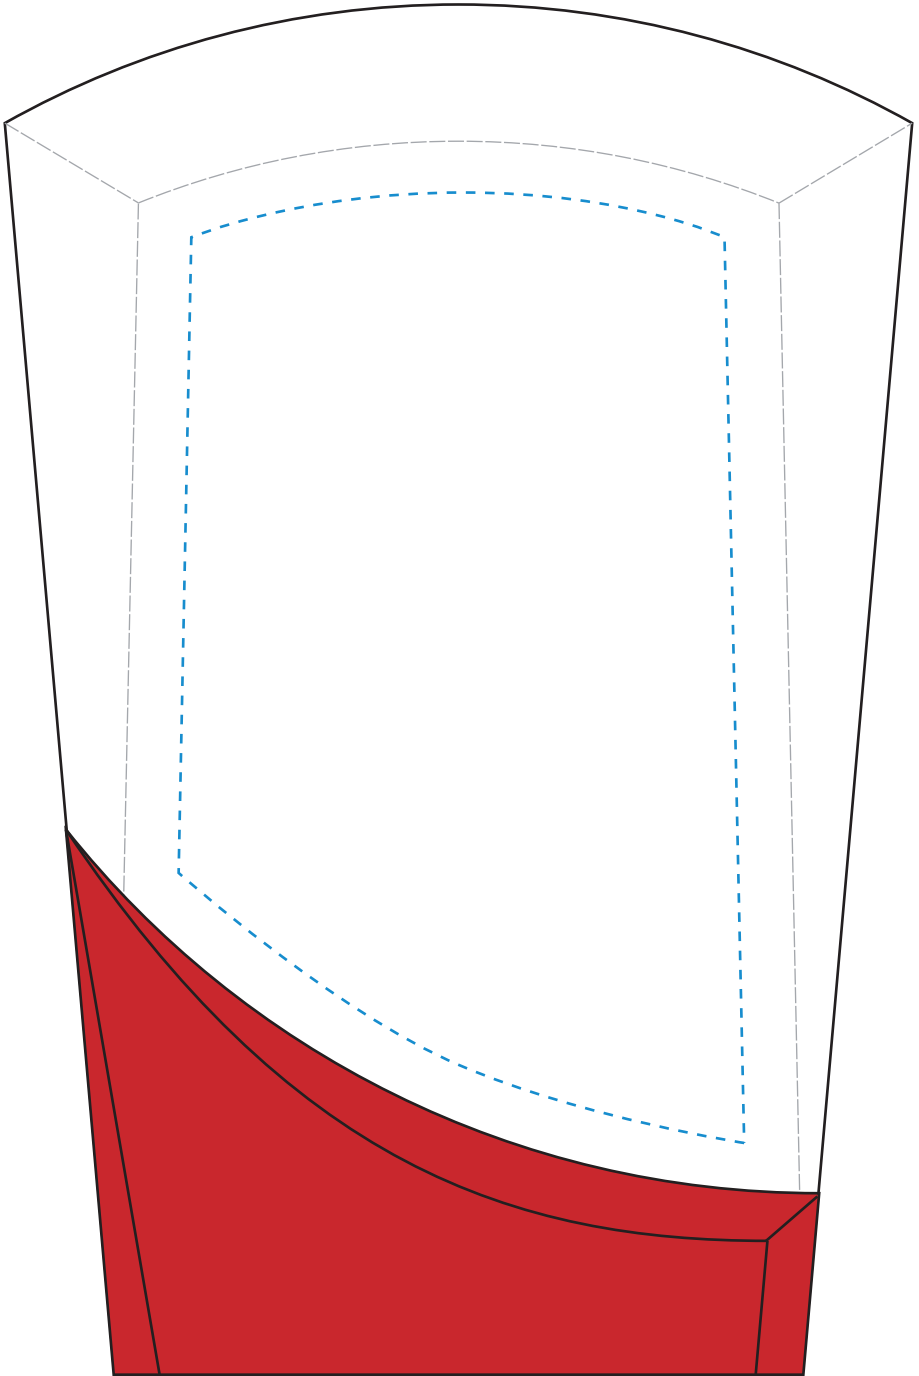

Standard Etch: Reverse

7426 WELLTON RUBY - 7"

Blue line represents the max image area.