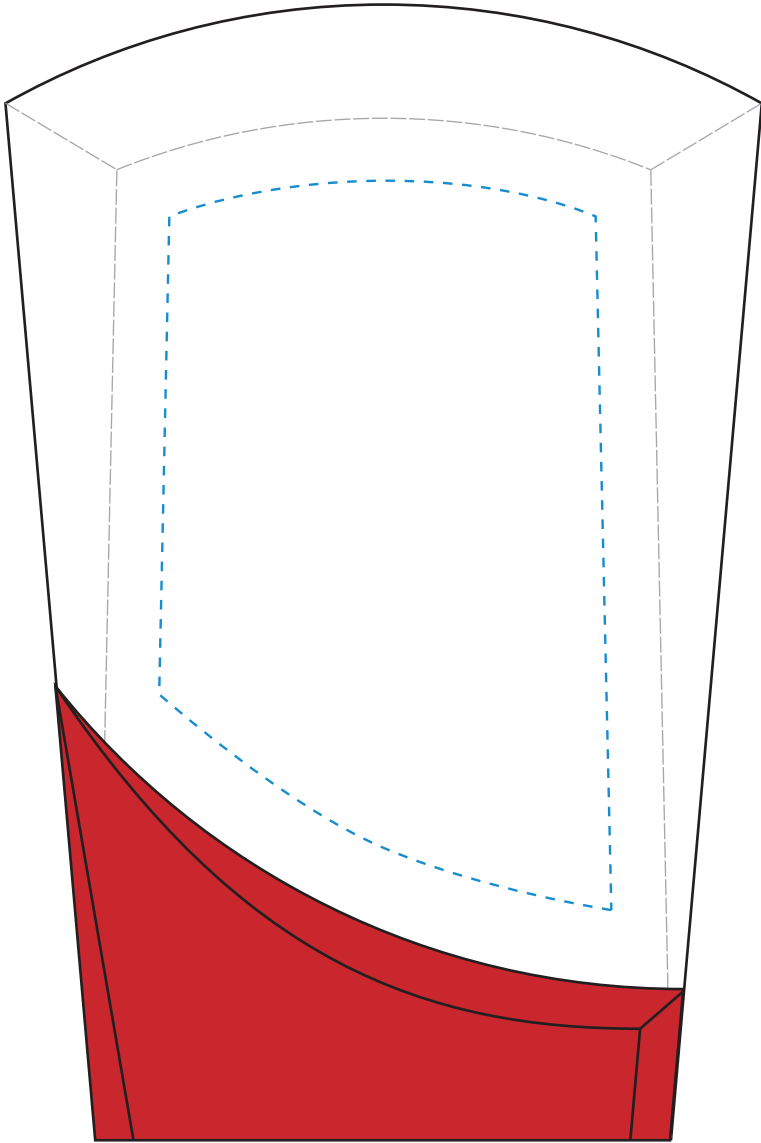

Standard Etch: Reverse

7425 WELLTON RUBY - 6"

Blue line represents the max image area.