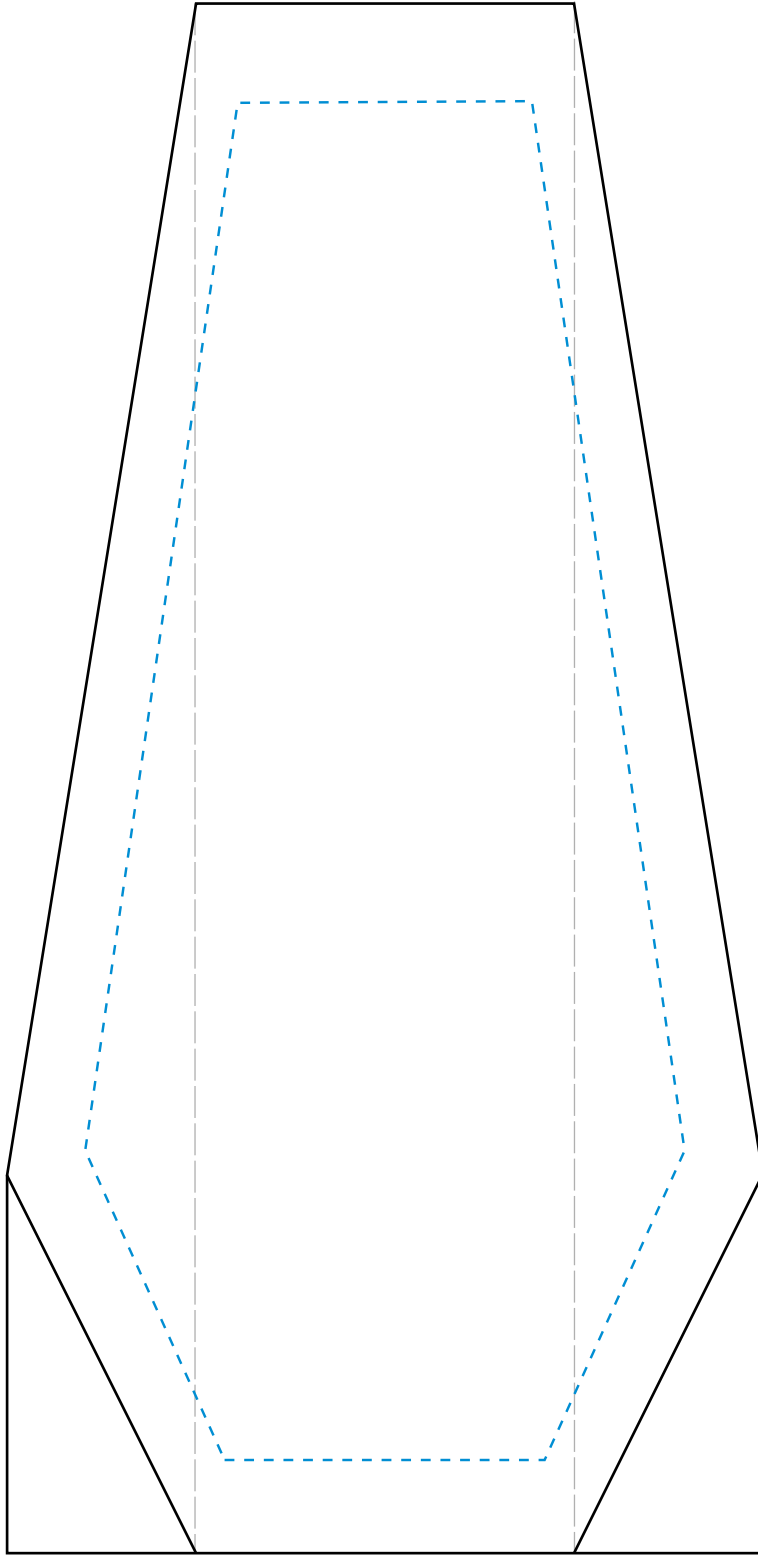

Standard Etch: Front

6042 WEDGEWOOD 8"

Blue line represents the max image area.