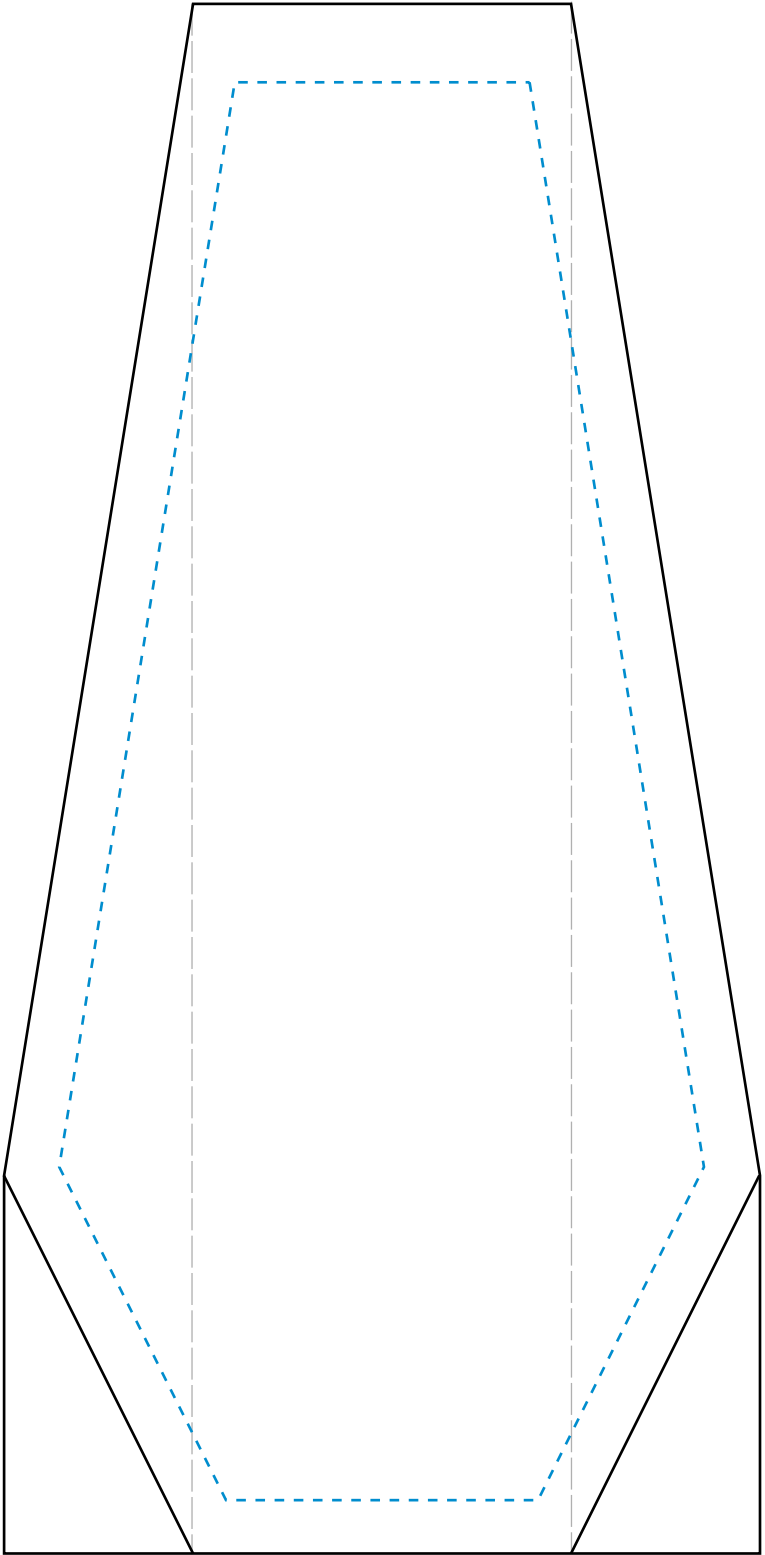

Standard Etch: Front

6042 WEDGEWOOD AWARD - 8"

Blue line represents the max image area.