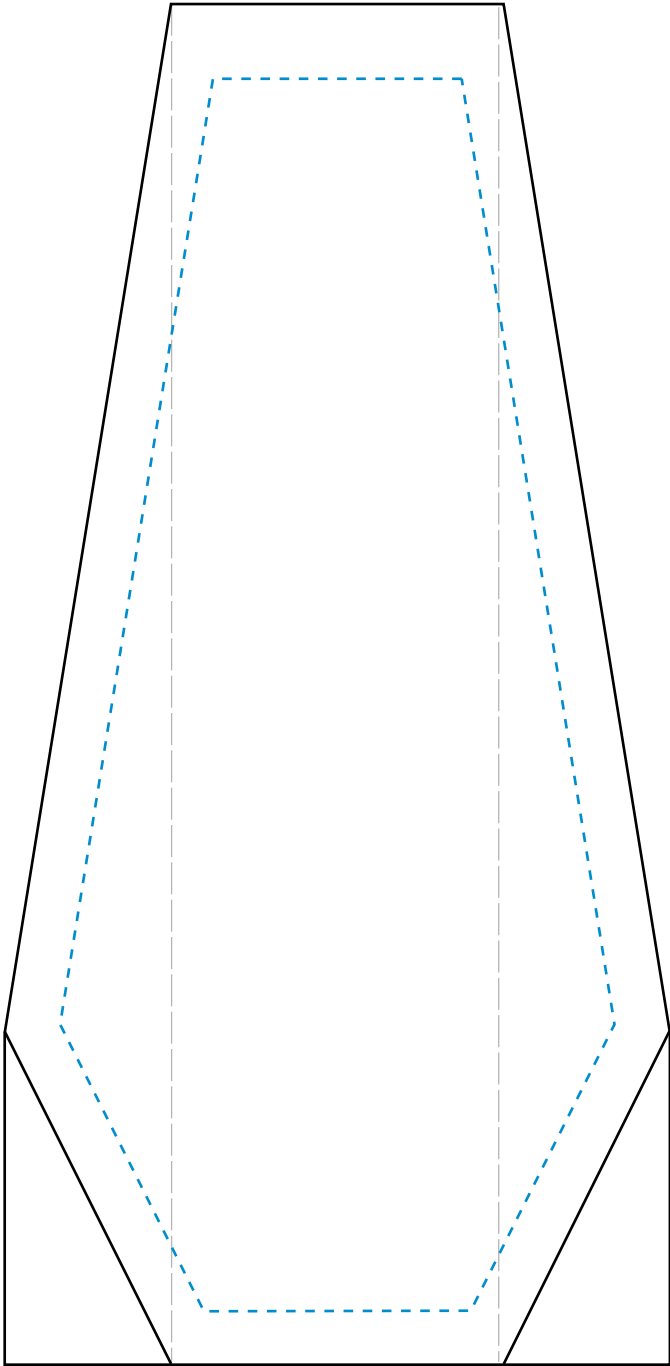

Standard Etch: Front

6041 WEDGEWOOD AWARD - 7"

Blue line represents the max image area.