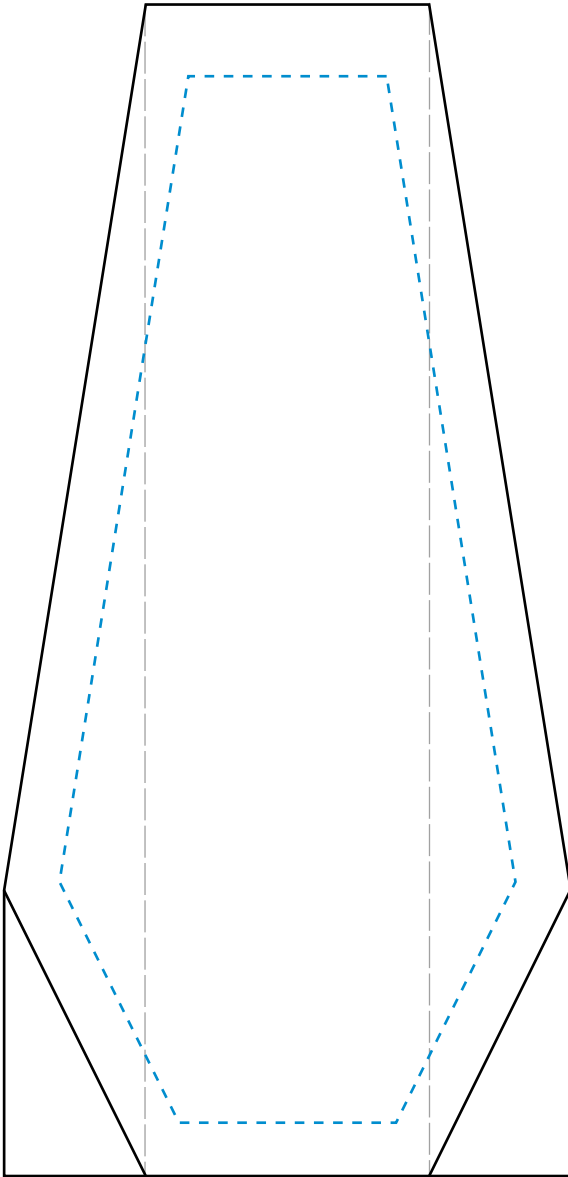

Standard Etch: Front

6040 WEDGEWOOD AWARD - 6"

Blue line represents the max image area.