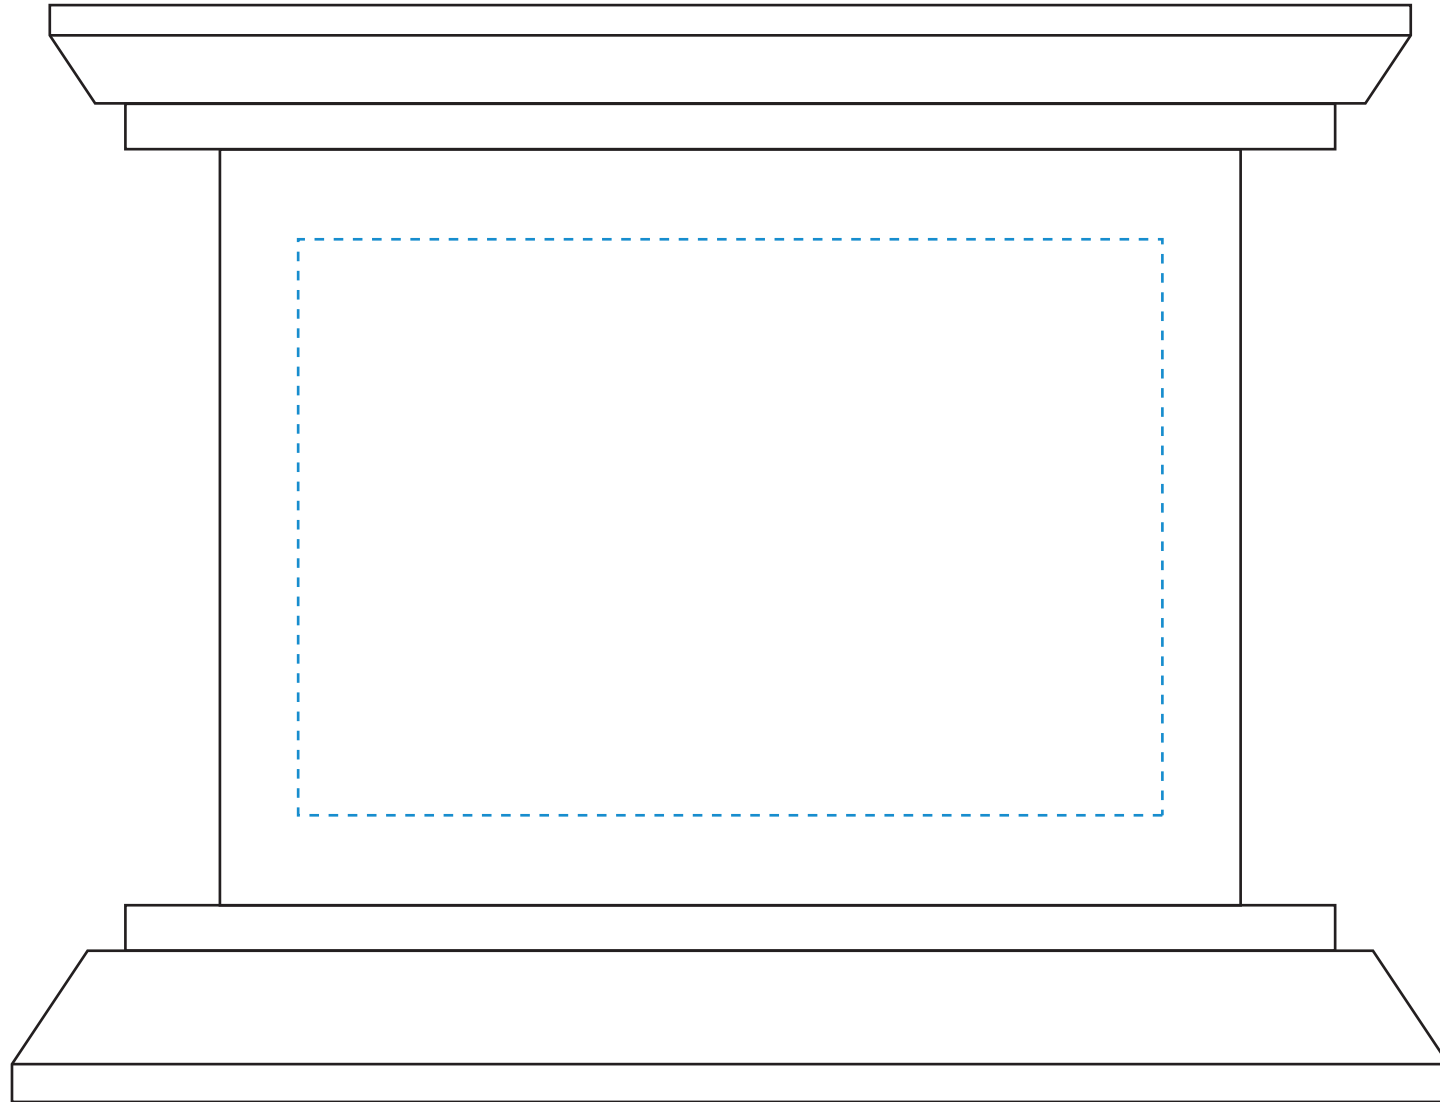

Standard Etch: Reverse

SIDE VIEW

3039 WAKEFIELD AWARD 7-1/2" W

Blue line represents the max image area.