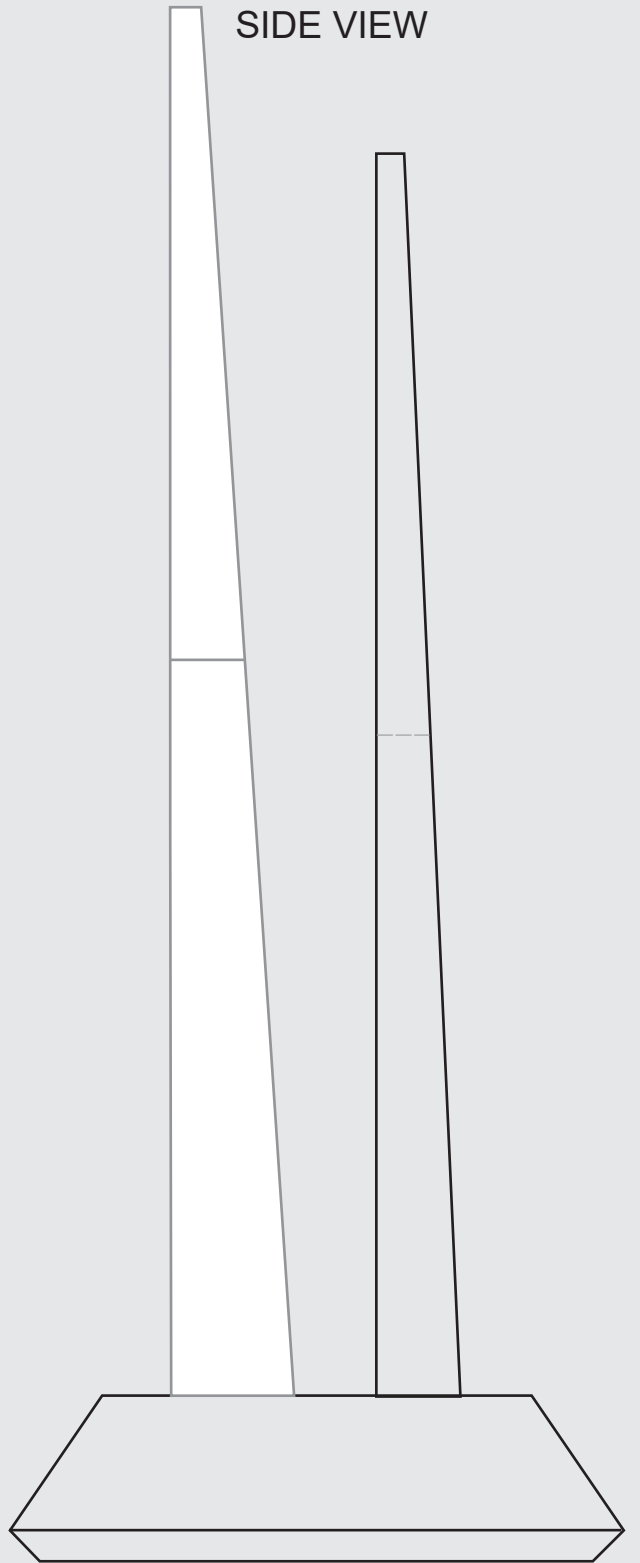

Standard Etch: Front  
(on white)

Standard Etch: Reverse  
(on clear)

SIDE VIEW

5152 VOYAGER AWARD - 8"