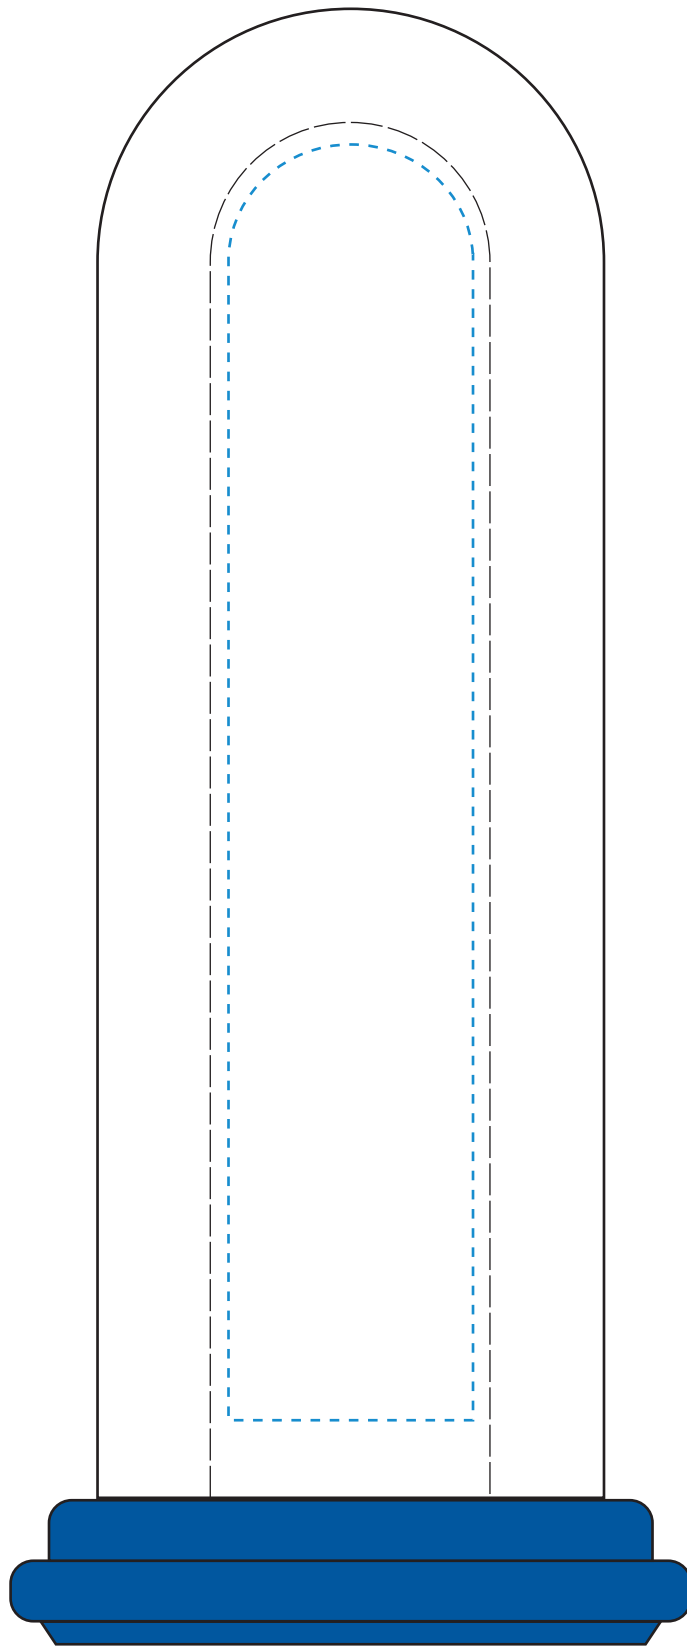

Standard Etch: Reverse

6404 VISION AWARD - 8.5"

Blue line represents the max image area.