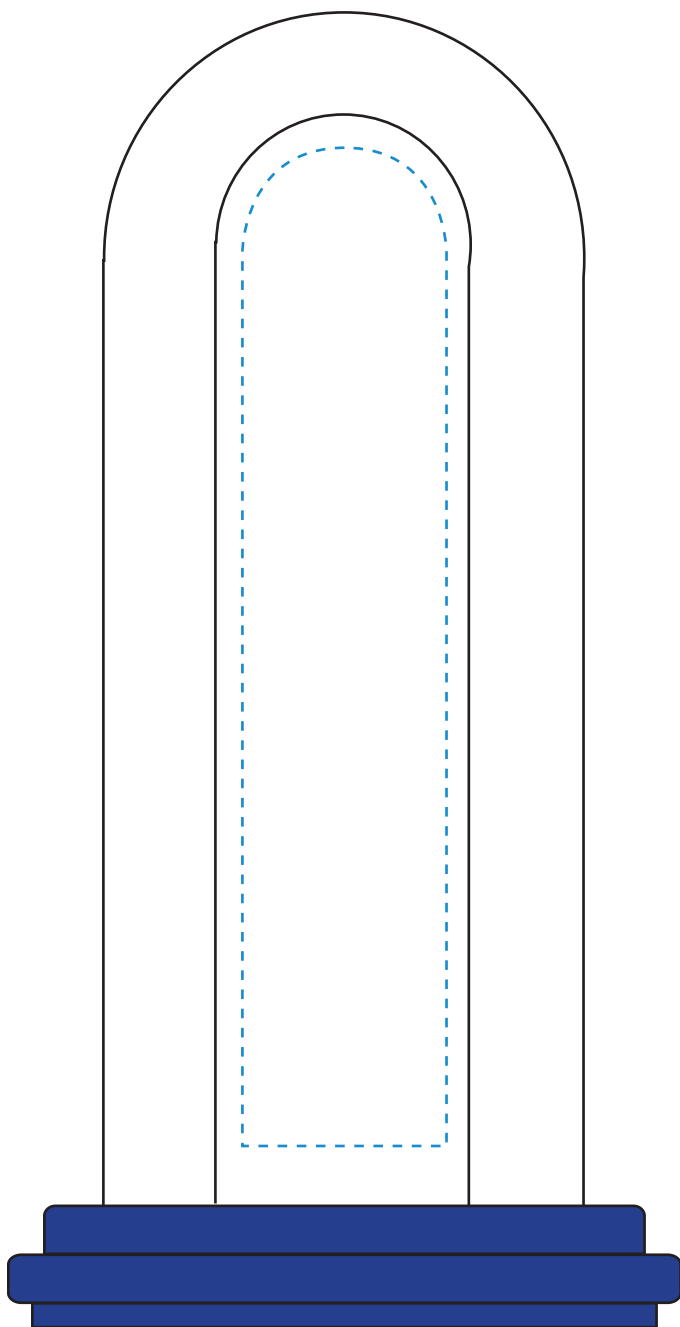

Standard Etch: Reverse

5750 VISION AWARD 7"

Blue line represents the max image area.