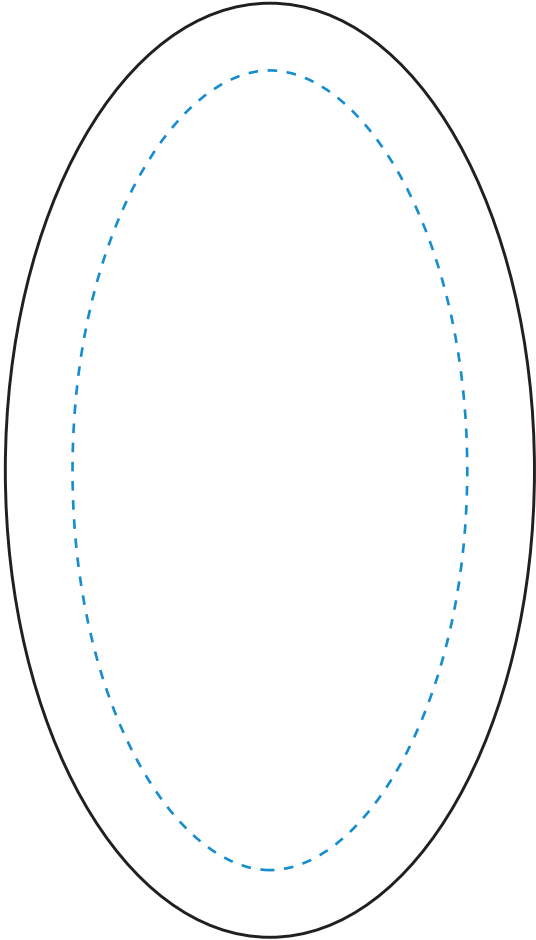

FRONT VIEW

TOP VIEW
(IMPRINT AREA)

Standard Etch For All Location: Front

7435 VINTON CYLINDER RUBY - 10"

Blue line represents the max image area.