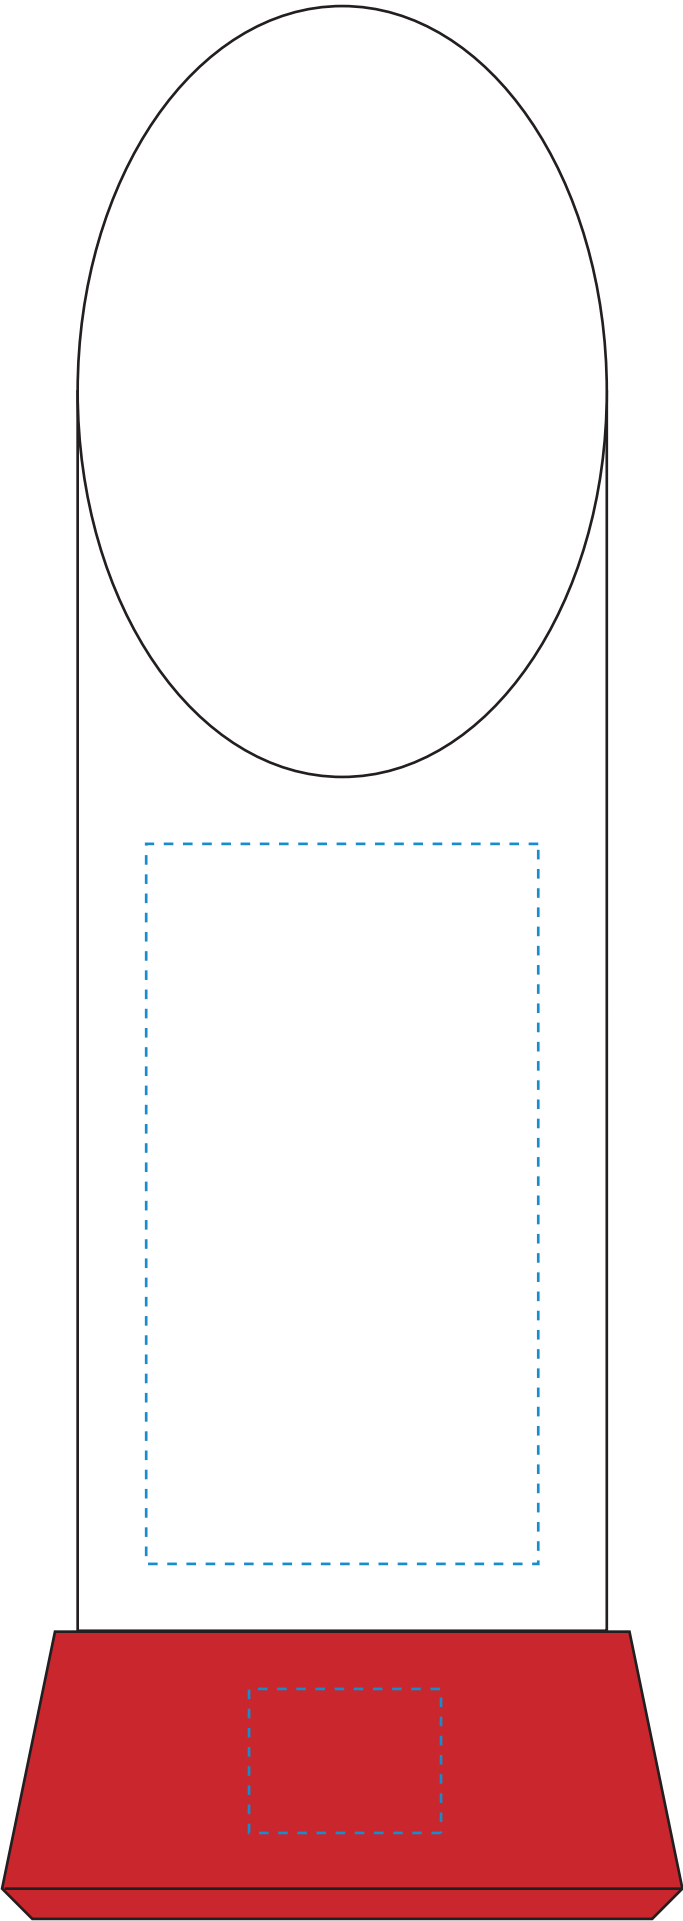

FRONT VIEW

TOP VIEW
(IMPRINT AREA)

Standard Etch For All Location: Front

7435 VINTON CYLINDER RUBY - 10"

Blue line represents the max image area.