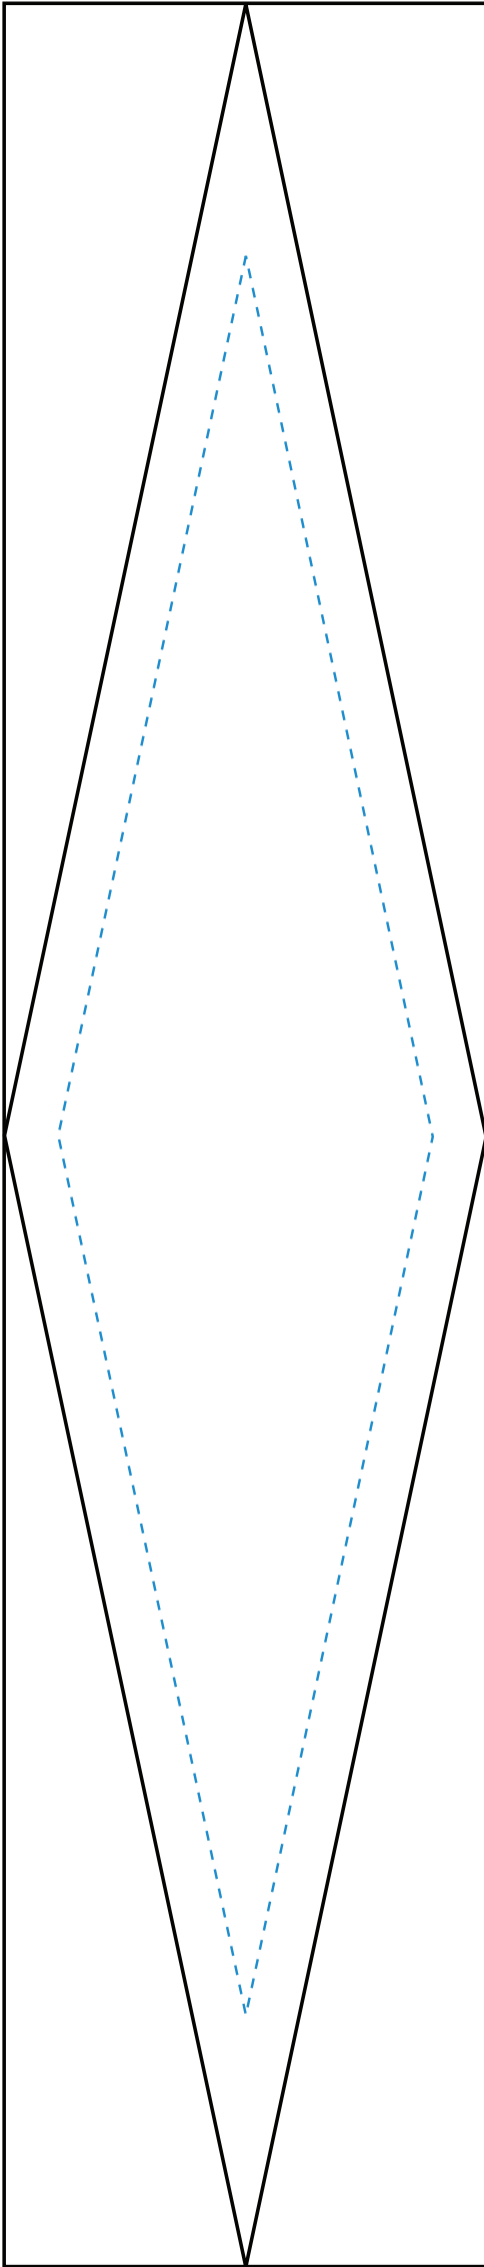

Standard Etch: Reverse

5790 VICTORY TOWER 12"
Blue line represents the max image area.