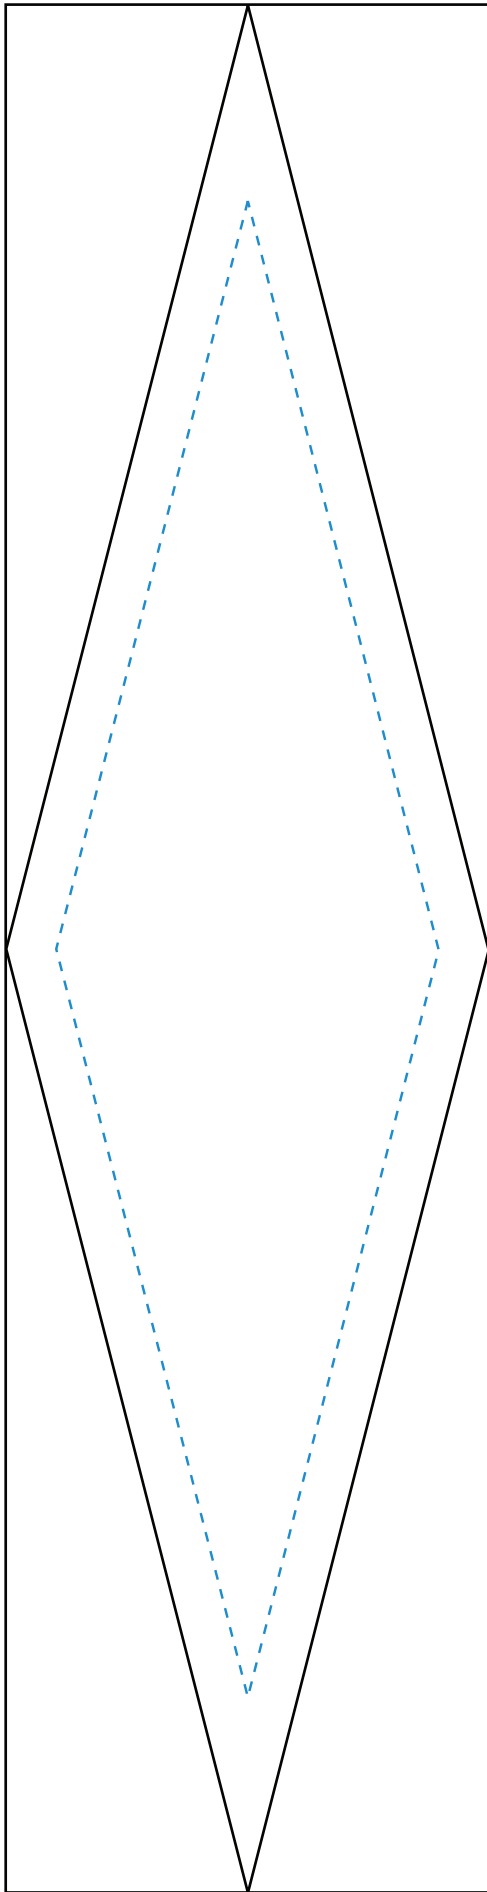

Standard Etch: Reverse

5789 VICTORY TOWER 10"

Blue line represents the max image area.