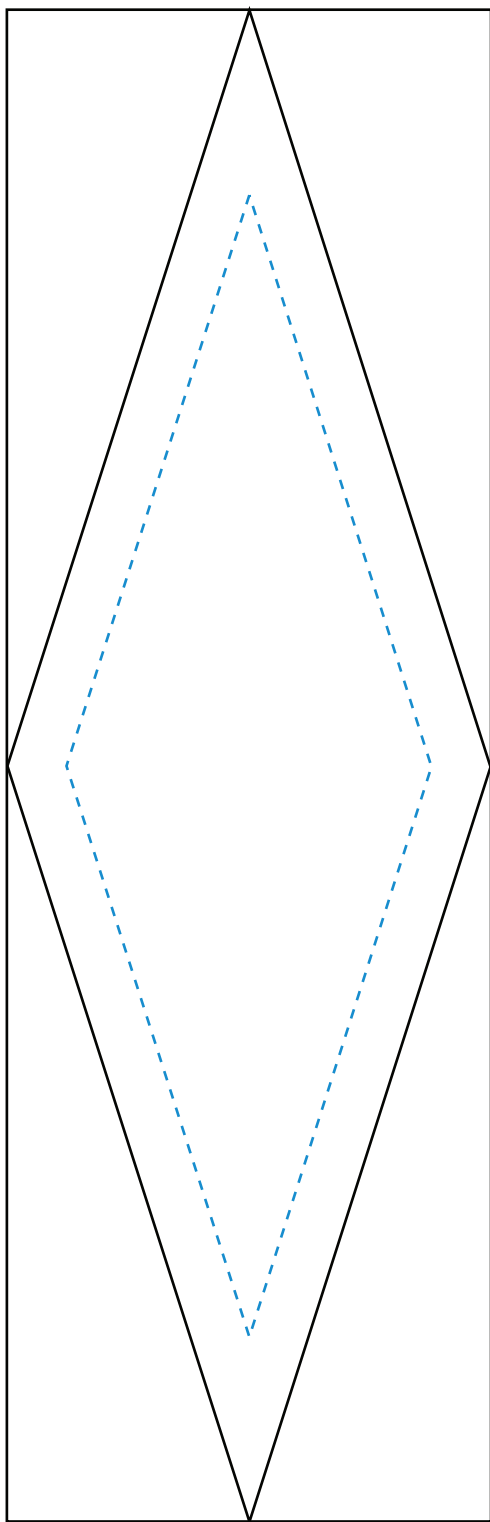

Standard Etch: Reverse

5788 VICTORY TOWER 8"

Blue line represents the max image area.