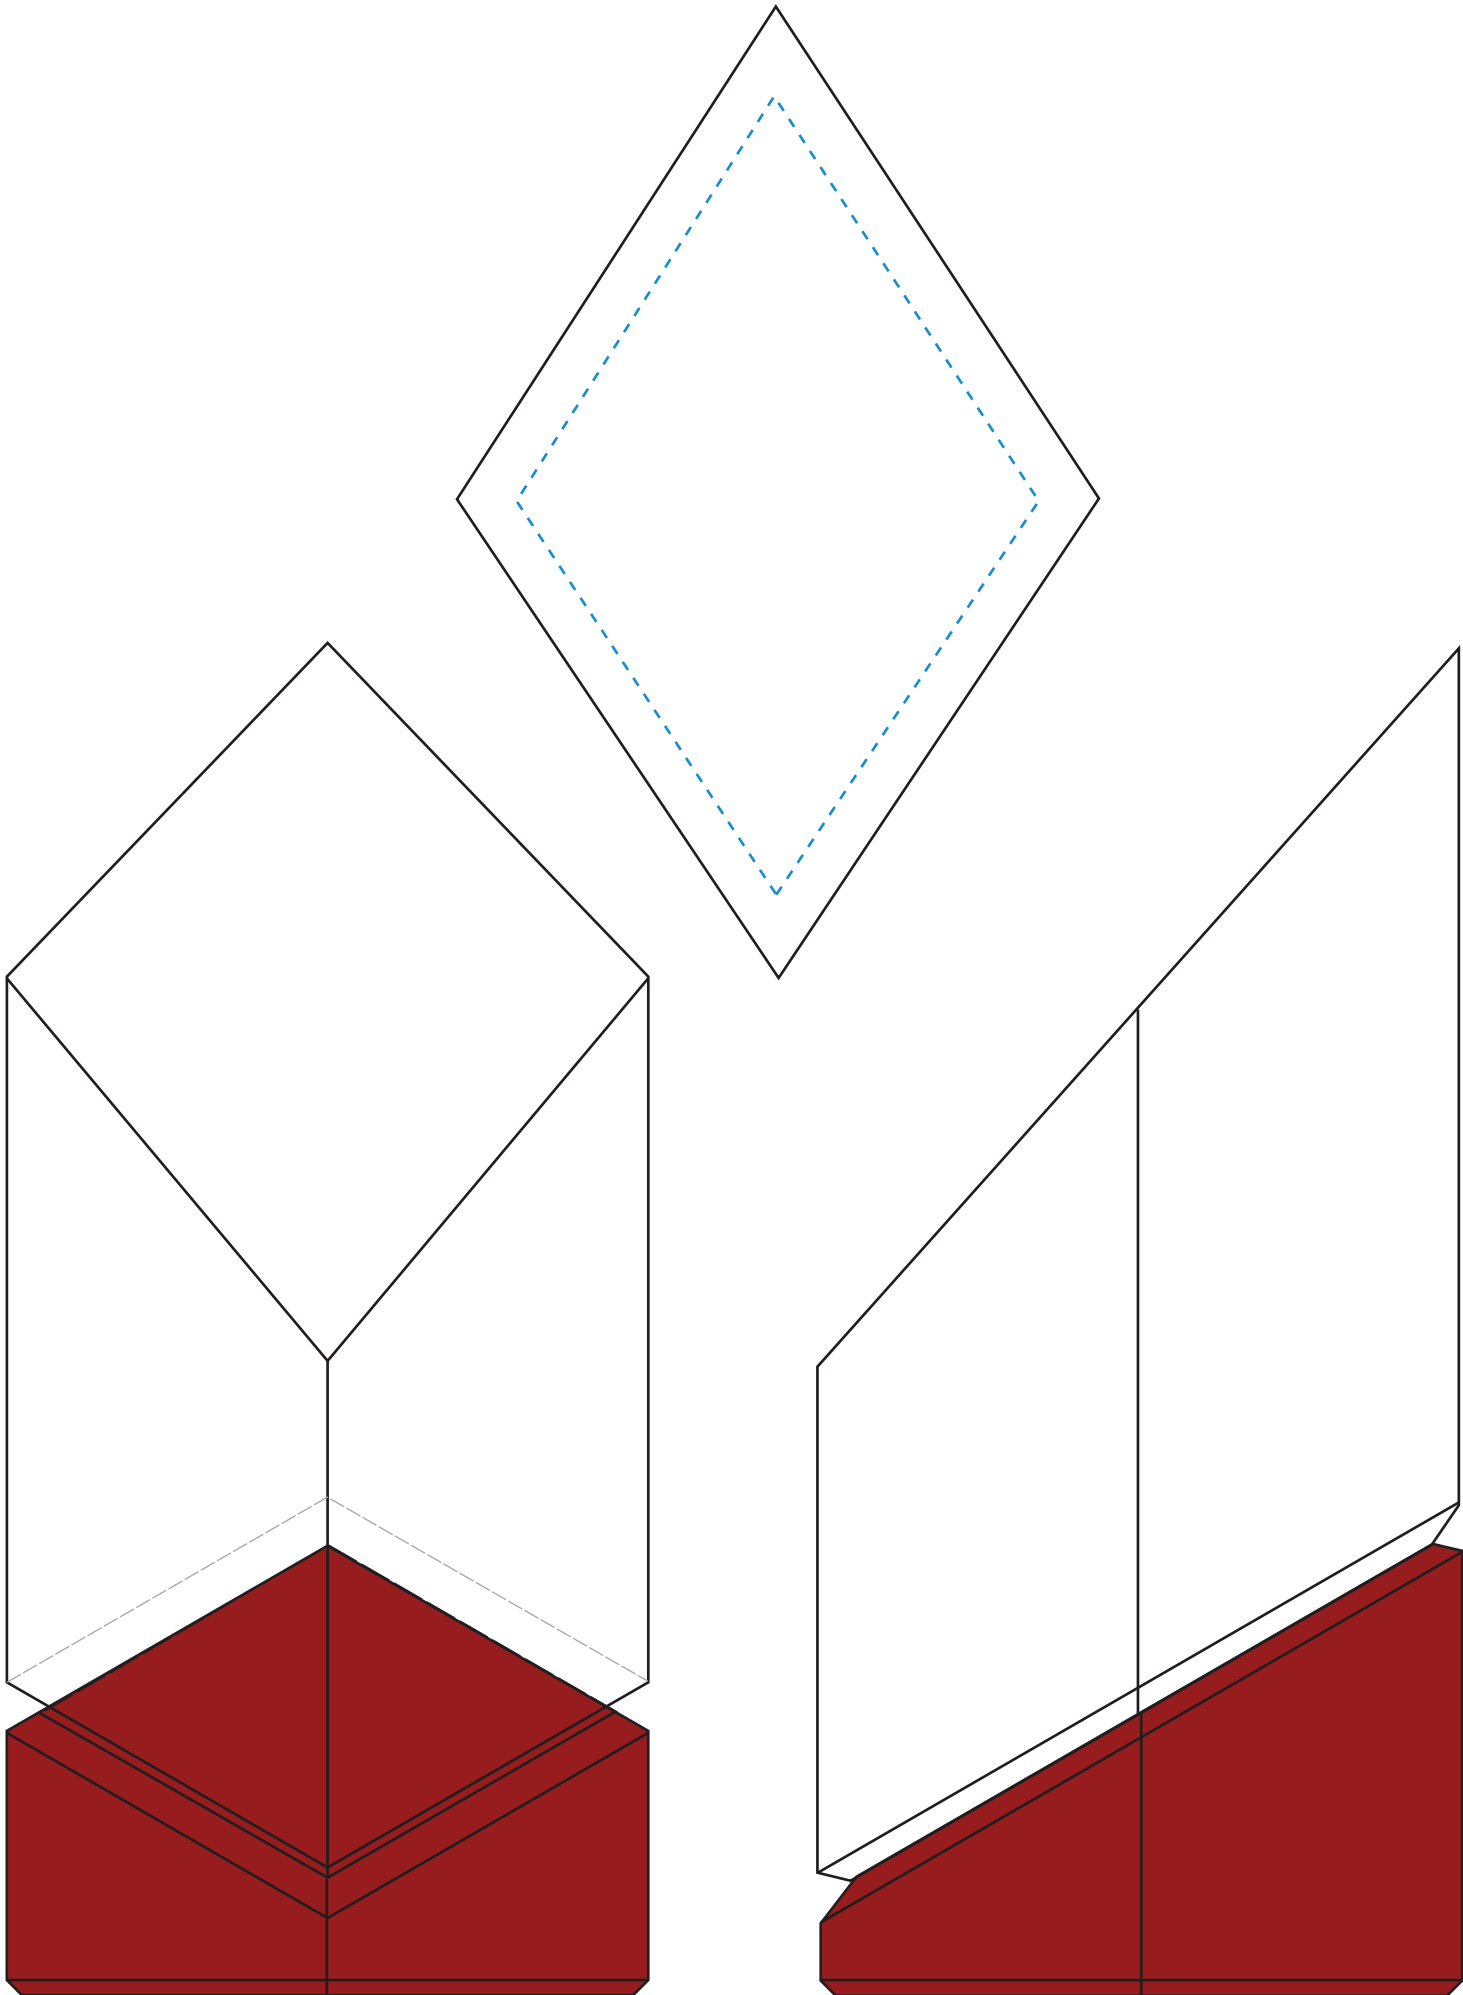

Standard Etch: Front

FRONT VIEW

7469 VICKSBURG RUBY AWARD 7"

SIDE VIEW

Blue line represents the max image area.