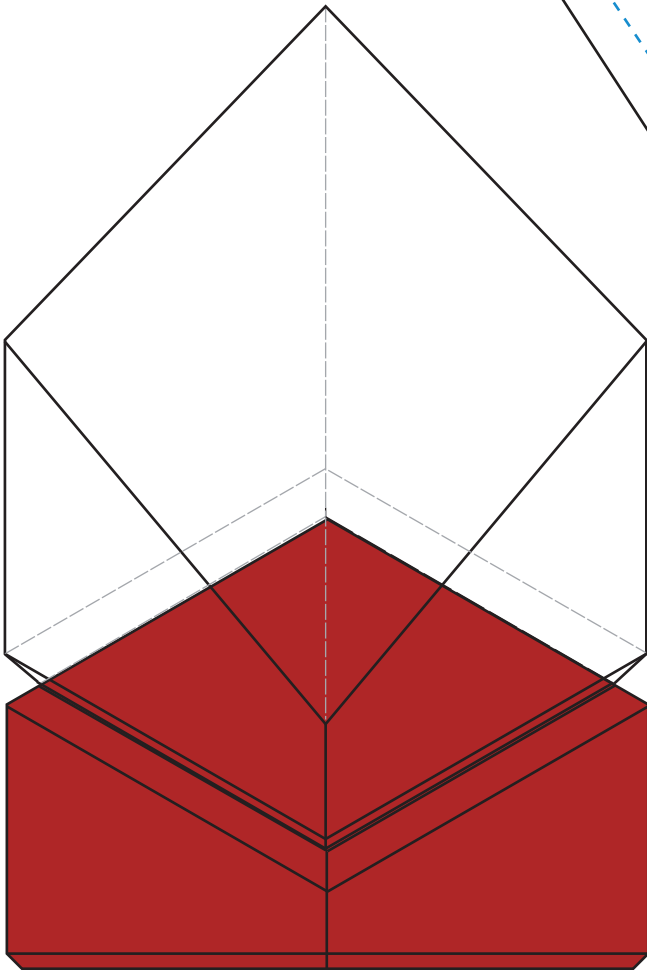

Standard Etch: Front

FRONT VIEW

# 7467 VICKSBURG RUBY AWARD 5"

Blue line represents the max image area.

SIDE VIEW