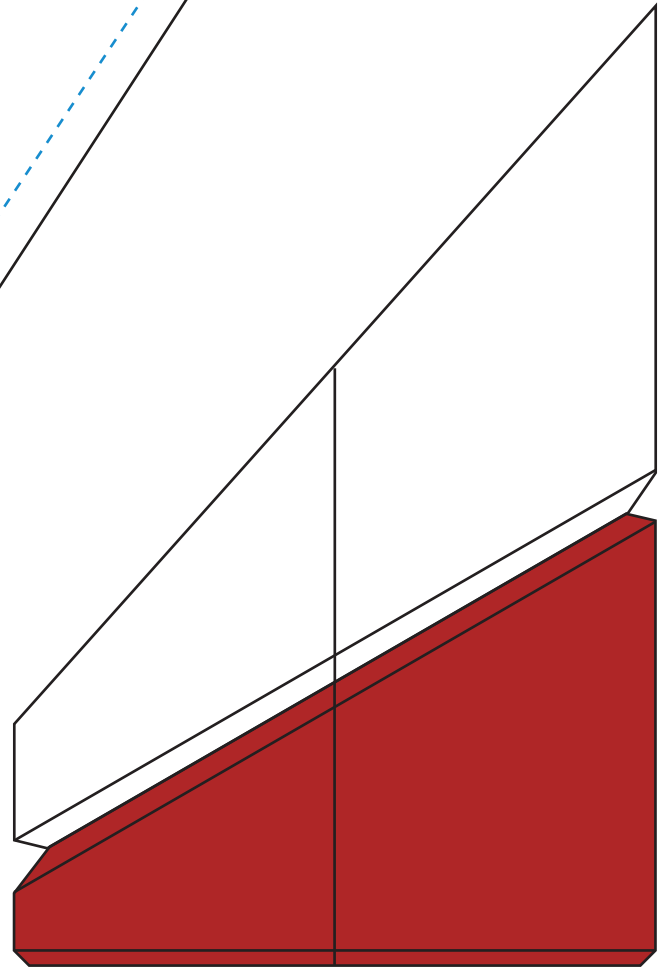

Standard Etch: Front

FRONT VIEW

# 7467 VICKSBURG RUBY AWARD 5"

Blue line represents the max image area.

SIDE VIEW