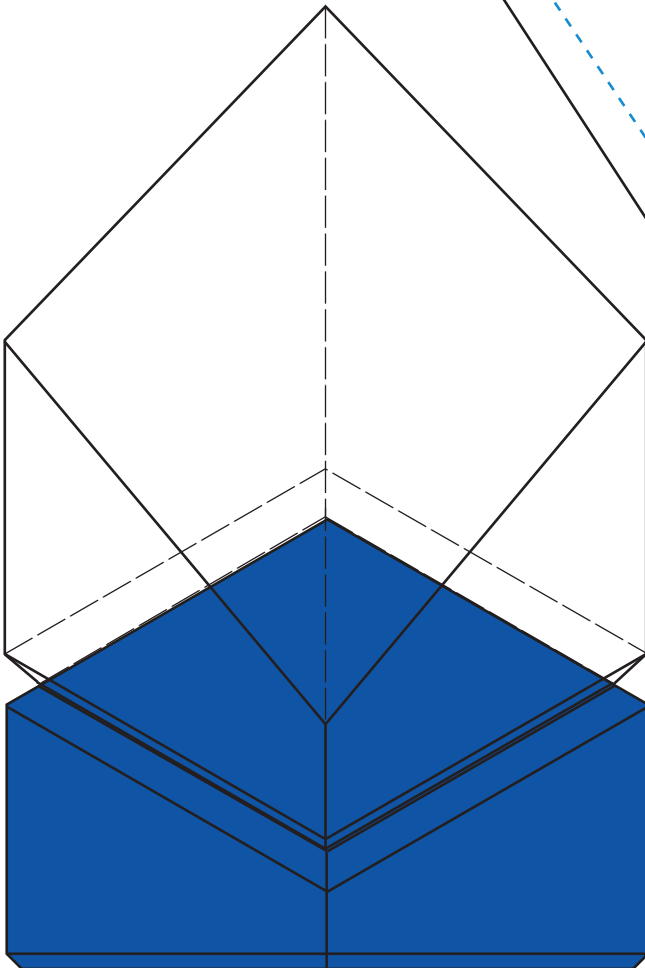

Standard Etch: Front

FRONT VIEW

SIDE VIEW

6822 VICKSBURG INDIGO AWARD 5"

Blue line represents the max image area.