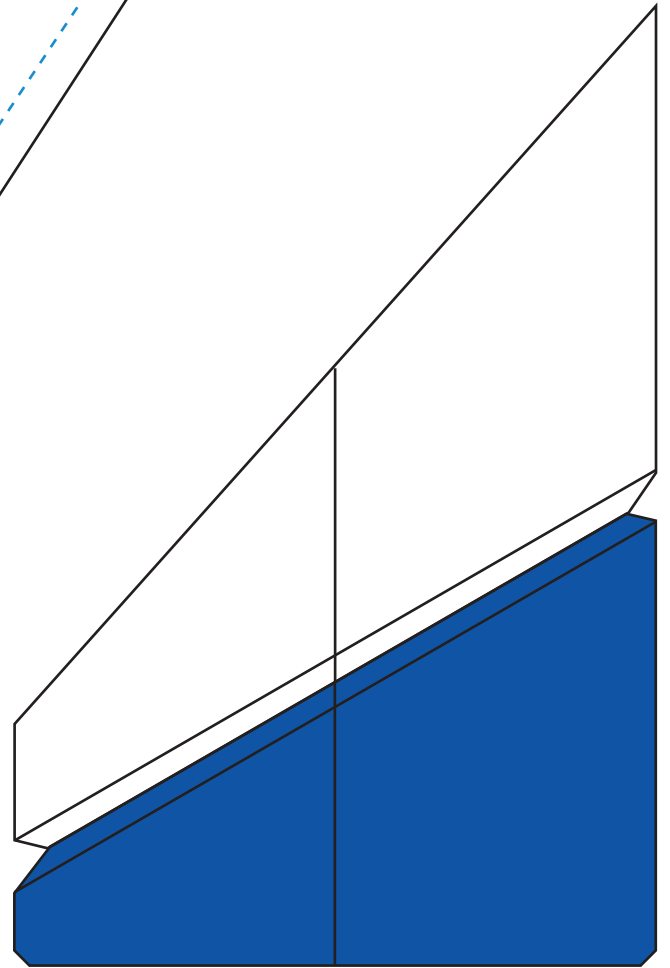

Standard Etch: Front

FRONT VIEW

SIDE VIEW

6822 VICKSBURG INDIGO AWARD 5"

Blue line represents the max image area.