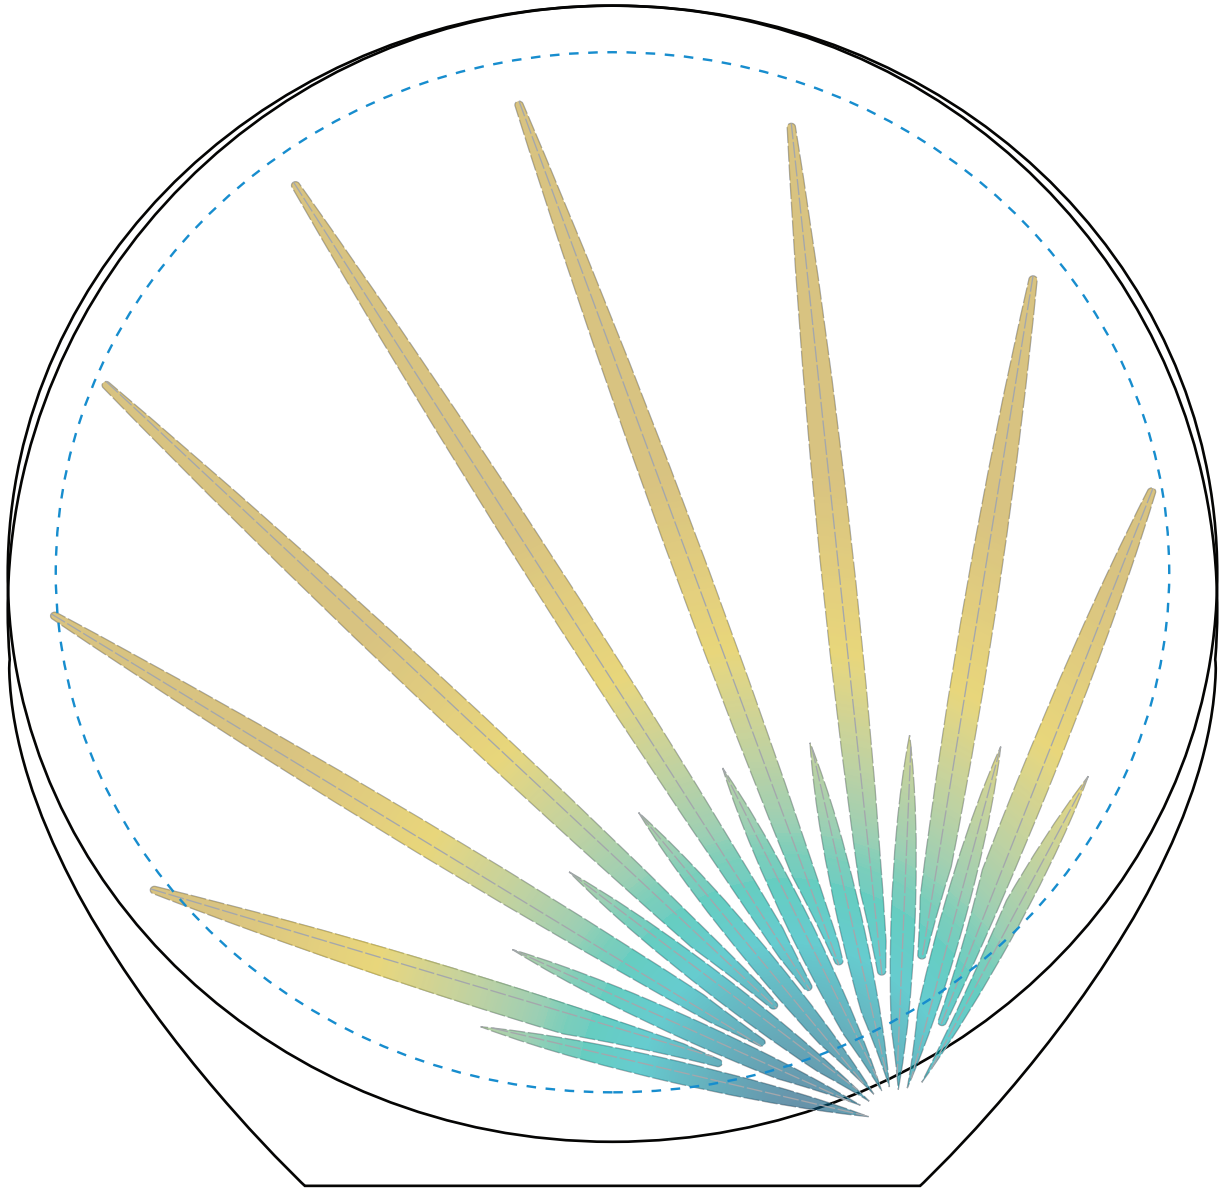

Standard Etch: Front

8341 VIBRANT CIRCLE - 6 INCH

Blue line represents the max image area.