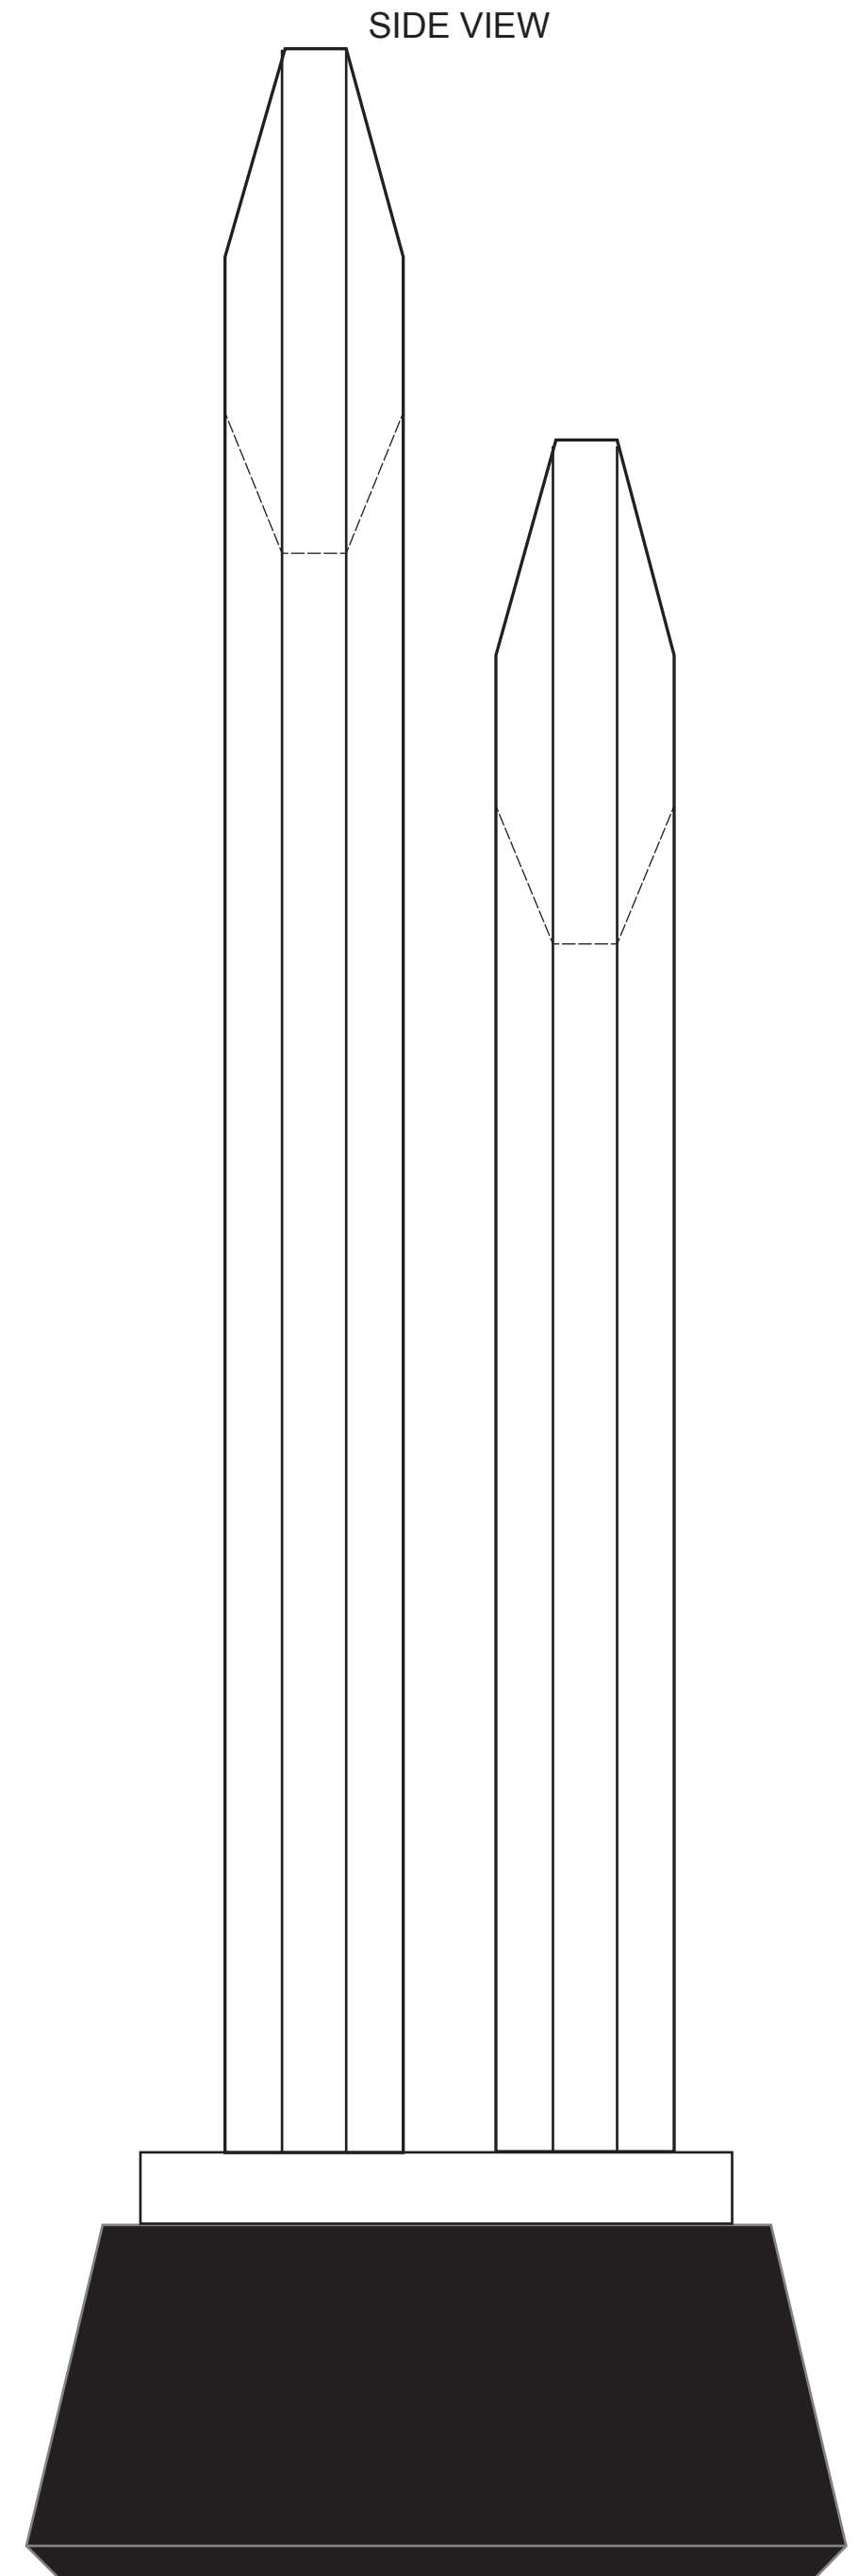

6195 VESTIGE AWARD - 14"
Blue line represents the max image area.

Standard Etch: Front

SIDE VIEW